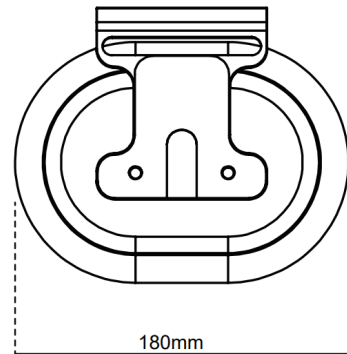

ACCESSORIES FOR SONOS

ERA300-DS Desk Stand for Sonos ERA 300

The Flexson Desk Stand for the Sonos Era 300 speaker is a compact, clever design that angles sound to your ear, provides optimal support for your speaker and adds a stylish flair. Elegantly crafted from metal, it is engineered to be a perfect match for the speaker – including coming in the same choice of black and white finishes as the Sonos speakers. This beautifully styled solution doesn't mean sacrificing space, either: the Flexson Desk Stand has the same footprint as the speaker. Ideal for use on desks, tables, bedside tables, kitchen worktops, coffee tables and anywhere else in the house or workspace you want to enjoy your Sonos Era 300.

- Perfect for Kitchens and office desks this bespoke design securely holds the Sonos Era 300
- Bespoke design securely holds the Sonos Era 300
- Stylish speaker stand angles sound to your ears
- Provides optimal support for your speaker
- Perfect for office desk, kitchen, bedroom and living room
- Fully assembled
- Available in black or white to perfectly match the Sonos Era 300
- Precision engineered in ABS and high-grade steel
- Designed in the UK
- Quick and easy assembly
- Available in black and white

	White	Black	
Product Code	FLXE300DS1011	FLXE300DS1021	
UPC Number	5057964003030	5057964003047	
UK, European and US (SRP)	£39.99	€39.99	\$39.99

Product Specifications	Height	Width	Depth	Weight
Product Size (mm)	52mm	180mm	148mm	1.62kg
Carton Dimensions (mm)	180mm	330mm	105mm	1.75kg
Carton Contents	1 x Desk Stand & 1 x Instructions			
Country of Manufacture	China	Outer Carton Quantity	5	