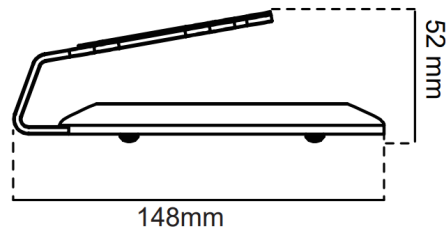

ACCESSORIES FOR SONOS

ERA300-DS Desk Stand for Sonos ERA 300

The Flexson Desk Stand for the Sonos Era 300 speaker is a compact, clever design that angles sound to your ear, provides optimal support for your speaker and adds a stylish flair. Elegantly crafted from metal, it is engineered to be a perfect match for the speaker – including coming in the same choice of black and white finishes as the Sonos speakers. This beautifully styled solution doesn't mean sacrificing space, either: the Flexson Desk Stand has the same footprint as the speaker. Ideal for use on desks, tables, bedside tables, kitchen worktops, coffee tables and anywhere else in the house or workspace you want to enjoy your Sonos Era 300.

- Perfect for Kitchens and office desks this bespoke design securely holds the Sonos Era 300
- Bespoke design securely holds the Sonos Era 300
- Stylish speaker stand angles sound to your ears
- Provides optimal support for your speaker
- Perfect for office desk, kitchen, bedroom and living room
- Fully assembled
- Available in black or white to perfectly match the Sonos Era 300
- Precision engineered in ABS and high-grade steel
- Designed in the UK
- Quick and easy assembly
- Available in black and white

	White	Black	
Product Code	FLXE300DS1011	FLXE300DS1021	
UPC Number	5057964003030	5057964003047	
UK, European and US (SRP)	£39.99	€39.99	\$39.99

Product Specifications	Height	Width	Depth	Weight
Product Size (mm)	52mm	180mm	148mm	1.62kg
Carton Dimensions (mm)	180mm	330mm	105mm	1.75kg
Carton Contents	1 x Desk Stand & 1 x Instructions			
Country of Manufacture	China	Outer Carton Quantity	5	