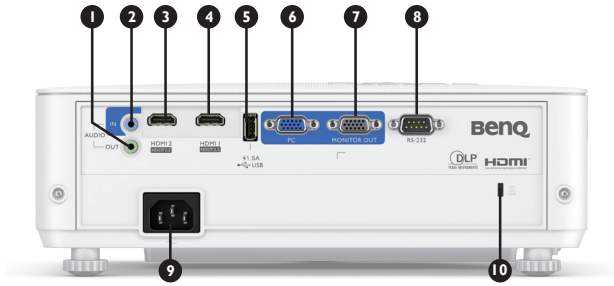

TH685i

BenQ DLP Projector

Features

- Bundle with QS01 HDMI Media Streaming dongle (ATV)
- 3500AL High Brightness for Living Room Environment
- 95% Rec.709 coverage with optimized Color Wheel
- HDR Compatible - Hyper-Realistic Video Quality with projector-optimized HDR10 and HLG
- Flexible Inatllation with 1.3x Zoom & TR 1.13~1.46
- Fast Mode for 8.3ms Low Input Lag mode
- 5W Immersive Chamber Speaker with fine-tuned EQ mode
- Support LUMIEXPERT Ambient light sensor

Input and Output Terminals

- ❶ Audio output (mini jack)
- ❷ Audio input (mini jack)
- ❸ HDMI-2
- ❹ HDMI-1 / MHL
- ❺ USB Type A (1.5A power)
- ❻ Computer input (D-sub 15pin, Female)
- ❼ Computer input (D-sub 15pin, Female)
- ❽ RS232 input (D-sub 9pin, male)
- ❾ AC Power cable inlet
- ❿ IR Receiver (Front+Rear)