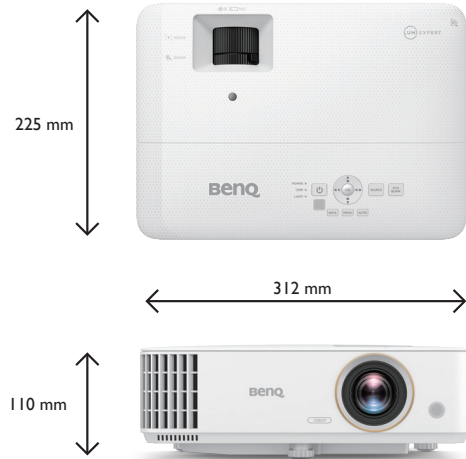

Dimensions