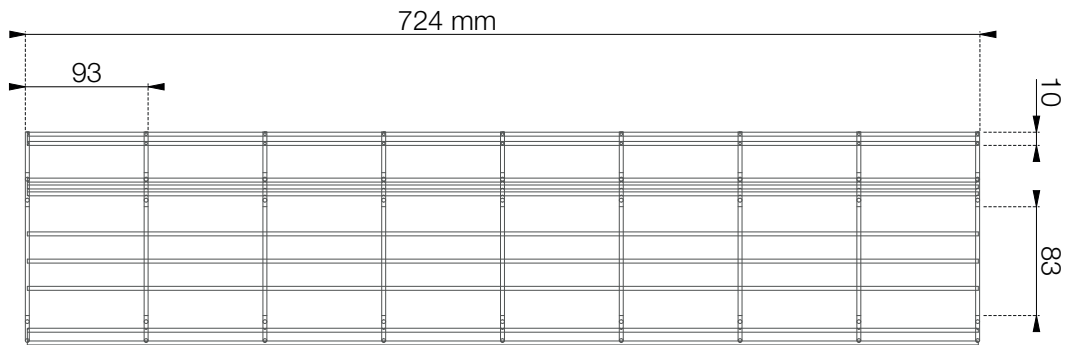

axessline

Axessline Wire Tray
Drawing 3603000102/3603000109/3603000101

Top View

Side View

BOM