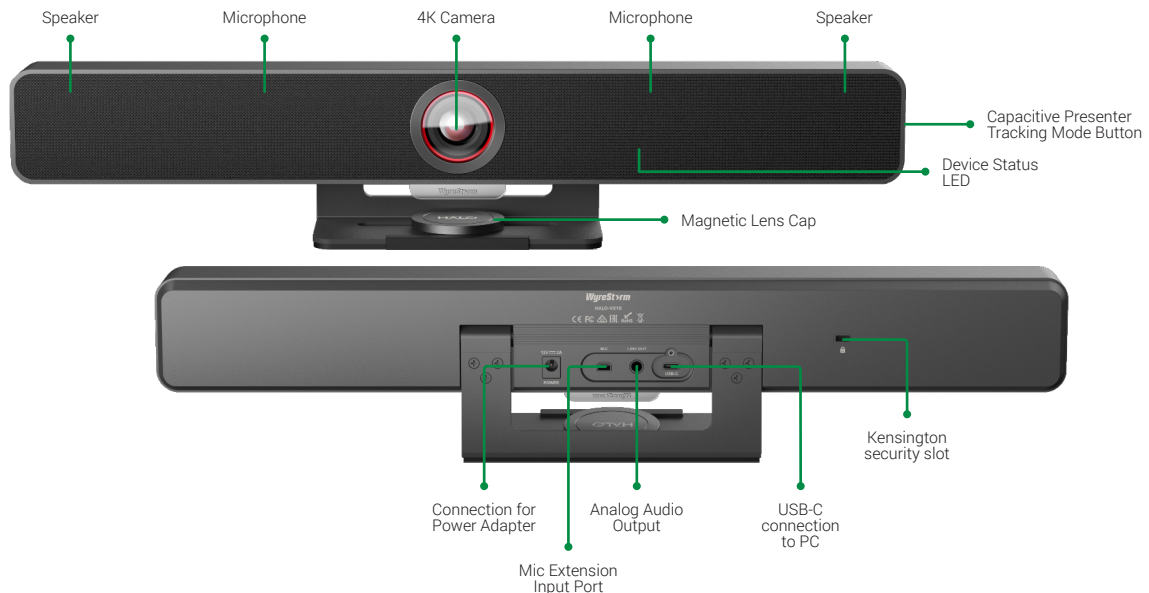

HALO Series All In One Video Bar

HALO VX10 v2

Specification Sheet

WyreStorm - Powerful. Reliable. Simple.

Introduction

The Halo VX10, part of the Halo series of WyreStorm Office products, are designed for small to medium sized meeting rooms, huddle spaces and the ever-growing home office. The VX10 is a quality video bar that integrates a speakerphone and camera into one device. Simple plug-and-play installation gives the presenter access to a wide angle 4K camera with enhanced features including presenter & speaker tracking, auto framing and anti-flicker. The microphone offers superior audio pickup at any angle of the room, all while canceling unnecessary noise with its built in Acoustic Echo Cancellation technology. Lastly, the built in speaker boasts two 5 watt speakers, filling the room for a crystal clear and accurate audio experience.

Key Features

- Wide angle 4K video camera with 120° FOV
- 4x MEMS digital microphone arrays with a range of 3 ~ 5 meters and an angle of 180°
- 2x 3W Stereo full range speakers with passive radiator bass enhancement.
- Includes AEC (Acoustic Echo Cancellation), AGC (Automatic Gain Control), ANS (Automatic Noise Suppression) and full duplex mode communication
- to make all participants feel like they are in the same room.
- Auto Framing / Speaker Tracking / Presenter Tracking based on AI technology makes meetings more intimate and friendly.
- Plug and play with excellent compatibility for OS and UC applications, such as Zoom, WebEx, Tencent meeting, Teams, etc.
- Provides Windows App for easy control