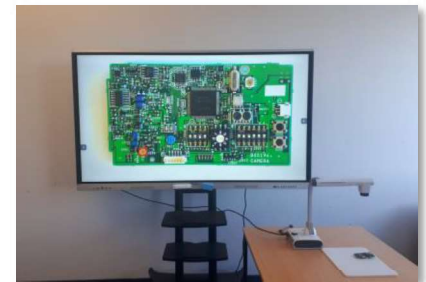

KEY FEATURES

Native 4K Output

Zoom x 192
(Optical x 12 + Digital x 16)

Combination with Interactive Flat Panel

Adjustable Arm & Camera Head

Pass-Through

HDMI IN/OUT
RGB IN / OUT

Built-In Mic for Lecture Capturing and Online Classroom

Wireless image transmission is possible
via Miracast to display system
with ELMO Cast dongle (option)

ELMO ORIGINAL SOFTWARE

ELMO Interactive Toolbox (EIT) for Windows / Mac

Available at www.elmoeurope.com :