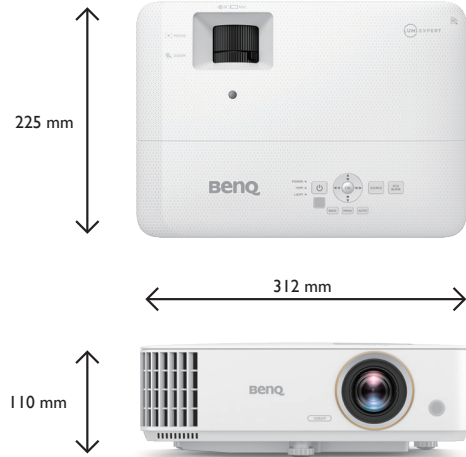

Dimensions