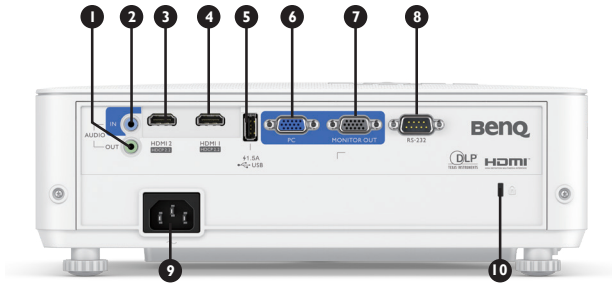

TH685

BenQ DLP Projector

Features

- 3500AL High Brightness for Living Room Environment
- 95% Rec.709 coverage with optimized Color Wheel
- HDR Compatible - Hyper-Realistic Video Quality with projector-optimized HDR10 and HLG
- Flexible Installation with 1.3x Zoom & TR 1.13~1.46
- Fast Mode for 8.3ms Low Input Lag mode
- 5W Immersive Chamber Speaker with fine-tuned EQ mode
- Equipped with LUMIEXPERT ambient light sensor

Input and Output Terminals

- ❶ Audio output (mini jack)
- ❷ Audio input (mini jack)
- ❸ HDMI-2
- ❹ HDMI-1 / MHL
- ❺ USB Type A (1.5A power)
- ❻ Computer input (D-sub 15pin, Female)
- ❼ Computer input (D-sub 15pin, Female)
- ❽ RS232 input (D-sub 9pin, male)
- ❾ AC Power cable inlet
- ❿ IR Receiver (Front+Rear)