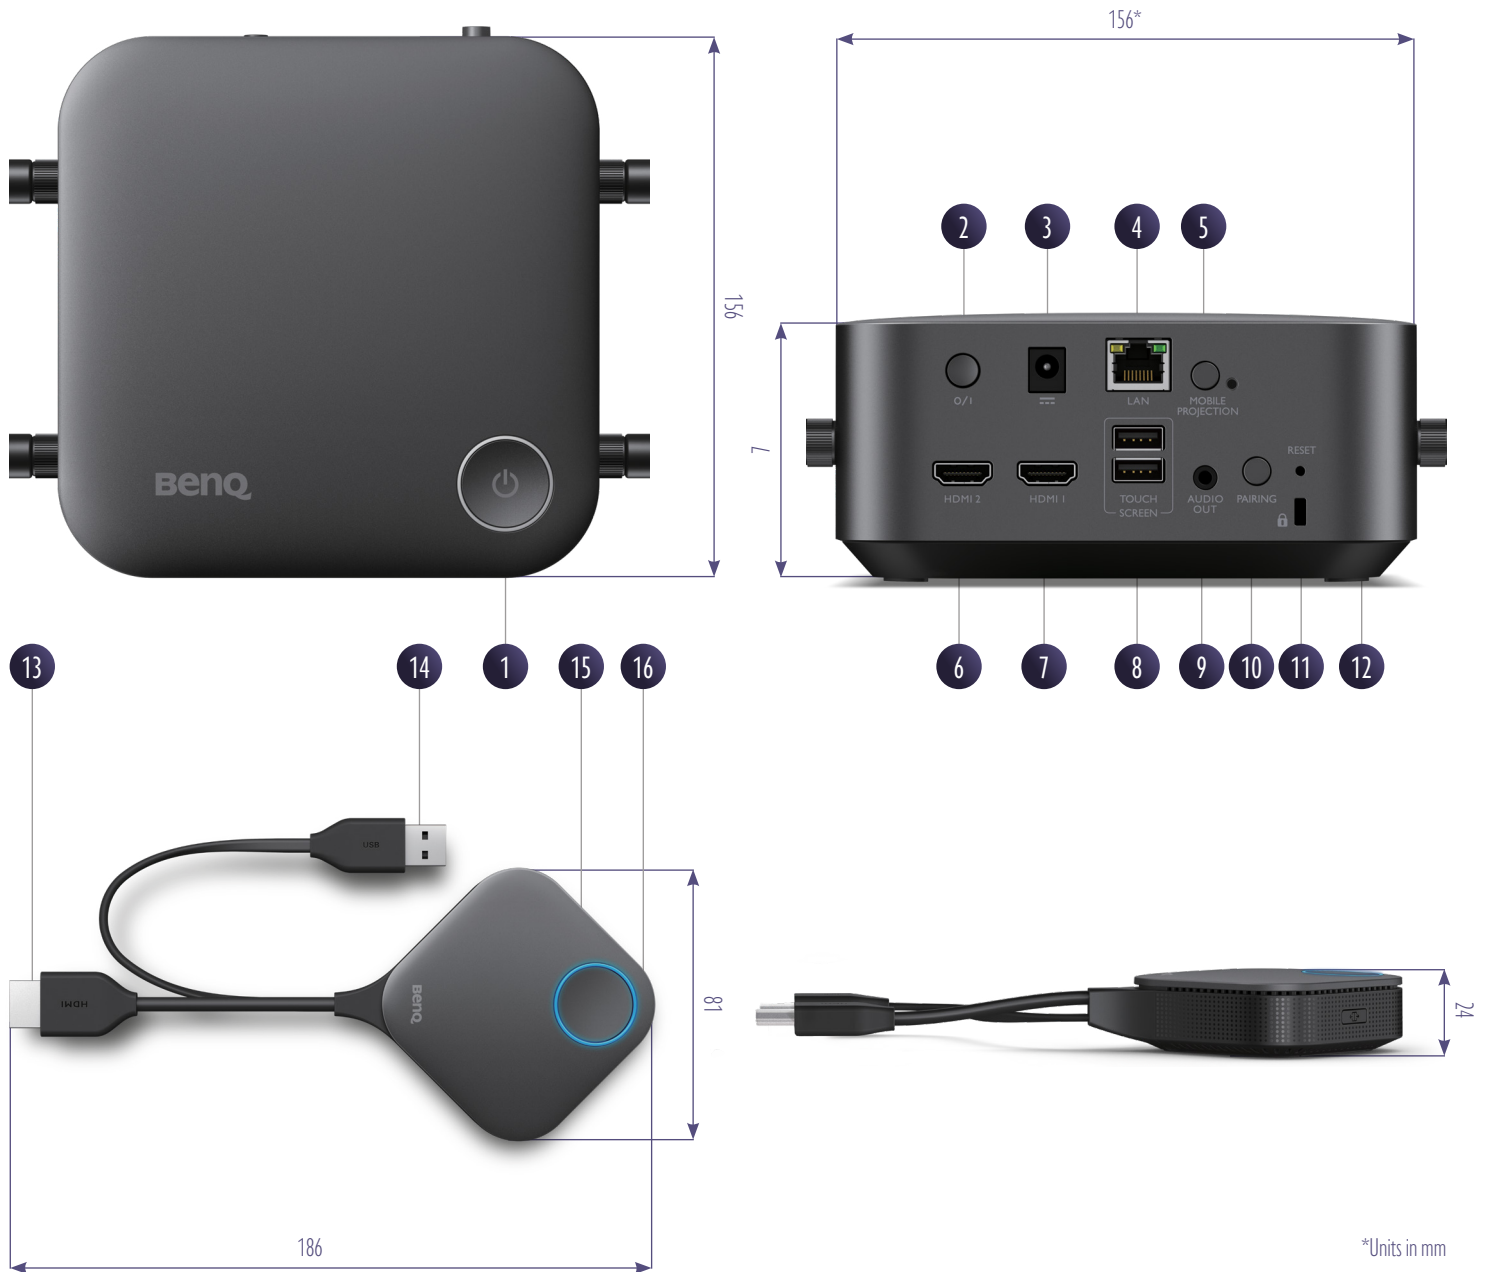

### General

Model Name	WDC30
Interface	HDMI (Video) + USB Type A (Power)
Input Resolution	Up to 1920x1080
Output Resolution	HDMI 1.4: Up to 1920x1080@60fps, HDMI 2.0: Up to 4096x2160@60fps
Split Mode	Duplicate Mode (4 split) / Extend Mode (8 split)
Simultaneous Connections	64 pcs (32 Buttons + 32 BYOD devices)
Wi-Fi Standard	Wi-Fi 6 IEEE 802.11ax/ac/n, 2T2R
Maximum Data Rate	Up to 1201Mbps
Frequency Band	2.4GHz, 5GHz
Wi-Fi Authentication	WPA3-PSK Encryption (AES 128 bit)
International Certified Encryption	Common Criteria EAL6+ Certified (EU), FIPS 140-3 Certified Encryption (US)
WAN	1Gbps
Supported Platform	Windows, Mac Chrome
Supported Mobile Display	Mobile built-in: AirPlay Chromecast, Mobile App (InstaShare): iOS, Android

### Environmental

Reach Distance	Max. 30m
Power Consumption	Receiver: 12W/40W (Typical/Max)
Standby Power Consumption	<0.5W
Weight (Net)	1730g
Operating Temperature	0°C to 40°C

## DIMENSIONS & CONNECTIVITY

\*Units in mm

- 1 Stand-by on/off
- 2 Power on/off
- 3 Power jack DC 5V
- 4 RJ45
- 5 Mobile projection on/off
- 6 HDMI 2 (1.4)
- 7 HDMI I (2.0)
- 8 USB for touchback
- 9 Audio out
- 10 Pairing
- 11 Kingston lock
- 12 Reset
- 13 HDMI
- 14 USB 3.0
- 15 4 Split mode
- 16 Button (LED Light)