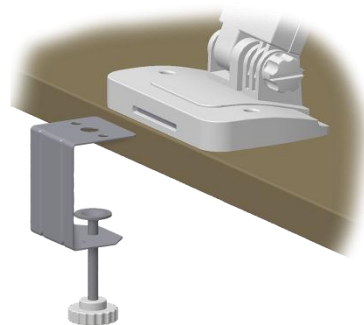

# **OX-1** (Model Code #1433)

## Entry USB Model in Flexible Installation

Optional Clamper

Optional Writing Whiteboard

- **8M CMOS Sensor**
- **x8 Digital Zoom via PC Software (ELMO Interactive Toolbox)**  
<https://elmoeurope.com/index.php/en/download-service/software>
- **One Push Auto Focus**
- **Built-in Microphone**
- **A3 Coverage**
- **Adjustable Arm and Camera Head**
- **Optional Clamper** (Model Code #1434)
- **Optional Writing Whiteboard** (Model Code #1356)

# Specification

Model Name	OX-1
Model Code	1433
<b>Camera</b>	
Image Sensor	1/3.2" CMOS
Effective Pixels	8M (3264x2448)
Frame Rate	Max. 30fps
Zoom	Digital x8 (via Software)
Lens/Max Aperture	F=2.2
Focus Range	100mm ~ ∞
Focus Control	Auto (One push)
Shooting Area	Possible to shoot A3 format
Resolution	FHD via USB
<b>User Interface</b>	
Auto Focus Key	Yes
Lighting	White LED
Foldable Mechanical Arm	Yes
Adjustable Arm/Head	Yes/Yes
Integrated Stage	(Option)
Image Rotation	Yes by PC software
Freeze	Yes by PC software
Annotation	Yes by PC software
Comparison	Yes by PC software
Mask	Yes by PC software
Recording	Yes onto PC by PC software
Optional Apps	ImageMate4 for Windows, ELMO Interactive Toolbox (EIT) for Windows and Mac Available at <a href="http://www.elmoeurope.com">www.elmoeurope.com</a>
<b>Technical Interface</b>	
USB	x1 (Type B, Version 2.0)
<b>Others</b>	
Built-in Mic	Yes
Power	DC5V (USB bus powered)
Power Consumption	1.25W
Dimension	(Set-up) W317 x D108 x H375 mm (Folded) W337mm x D108 x H 54 mm
Weight	Approx. 630 g (Main unit)
Accessories	USB 2.0 Cable, Instruction Manual
<b>Optional Accessories</b>	
Whiteboard Stage	Yes
CRA Tablet	Yes by PC software
CRB Pen System	Yes by PC software
Mounting Attachment	Yes
Warranty	5 years