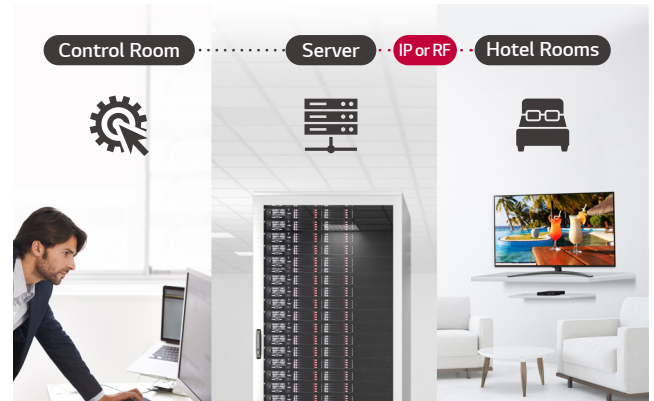

PRO:CENTRIC HOTEL MANAGEMENT SOLUTION

Pro:Centric Smart Application Platform

Pro:Centric SMART is optimized for customizing hospitality services for hotel brands and guests through an IP & RF infrastructure. With LG's smart customization tools and content management software, it increases convenience through implementation of high-end technology.

* Actual UI may differ.

Pro:Centric Direct

The hotel management solution Pro:Centric Direct offers easy and simple editing tools, making it easy to perform service and IP network-based remote management. The Pro:Centric Direct solution enables users to edit their interface easily by providing customized interface and efficiently manages the TVs in the rooms. The current PCD version provides IoT-based in-room control as well as voice control function through LG Natural Language Processing (NLP). These IoT and voice-related functions will be your starting point to prepare for the hotel rooms of next generation through artificial intelligence.