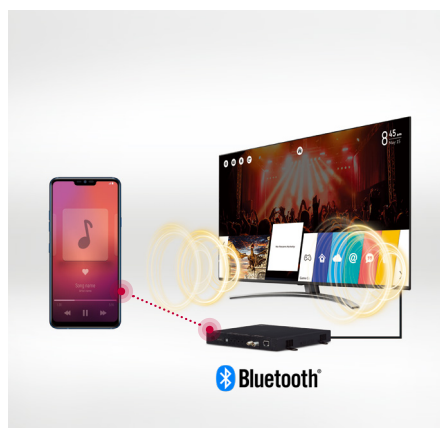

Bluetooth Sound Sync

Bluetooth Sound Sync enables users to listen to music on a mobile device through TV speakers via Bluetooth connection.

* Support devices for Bluetooth Sound Sync : Android, iOS based mobile device.