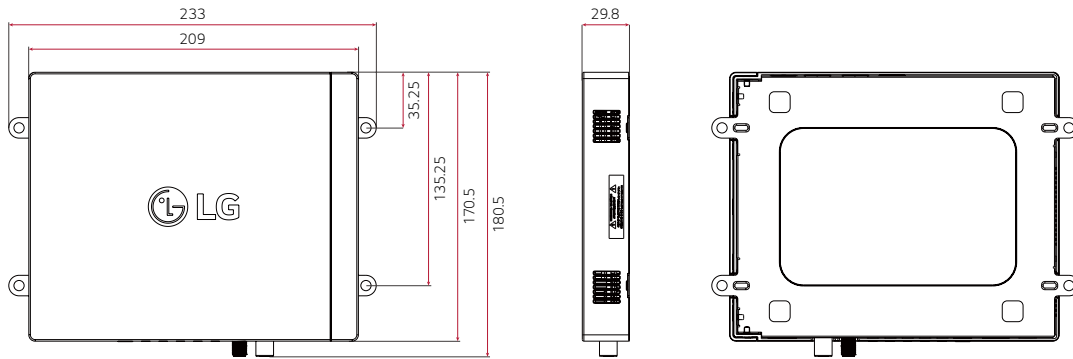

DIMENSION

(unit: mm)

CONNECTIVITY

SYSTEM CONTROLLER

Front

- ① POWER
- ② HDMI OUT
- ③ OPTICAL DIGITAL AUDIO OUT
- ④ EXTERNAL RS-232C CONTROL
- ⑤ AUDIO LINE OUT
- ⑥ EXTERNAL IR IN
- ⑦ RS-232C TELEVISION CONTROL
- ⑧ SERVICE