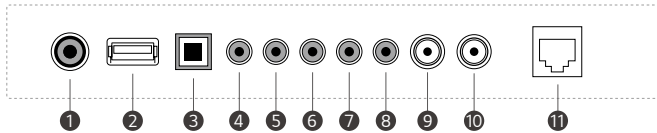

DIMENSION

(unit: mm)

CONNECTIVITY

SYSTEM CONTROLLER

Front

- ① POWER
- ② HDMI OUT
- ③ OPTICAL DIGITAL AUDIO OUT
- ④ EXTERNAL RS-232C CONTROL
- ⑤ AUDIO LINE OUT
- ⑥ EXTERNAL IR IN
- ⑦ RS-232C TELEVISION CONTROL
- ⑧ SERVICE