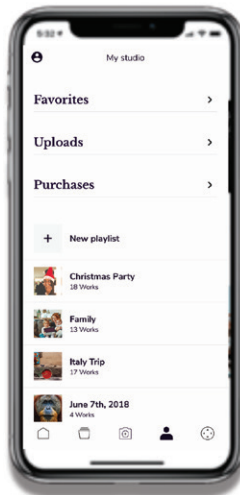

Membership Benefits	Non-Members	Members
Showcase over \$3 billion of art–30,000+ artworks		✓
Priority viewing of all new art in the library		✓
Curate your own playlists–mixing our art with your own		✓
Access to 24/7 customer support	First 90 days	<b>UNLIMITED</b>
Meural Cloud storage for your uploads	2 GB	<b>20 GB</b>
50% savings on all art purchases		✓
Upload your own photographs and art	✓	✓
Be a patron of the arts–60% of what we earn on art goes to artists	✓	✓
Access to 100 curated ‘sampler’ works	✓	✓

The Meural App

Browse art, create playlists, and customize settings with the Meural app. You can even explore art without lifting a finger using your Amazon Alexa.

Scroll through new and noteworthy works

Browse 30,000+ images

Instantly upload photos

Manage playlists, uploads, and favorites

Control your Canvas from anywhere