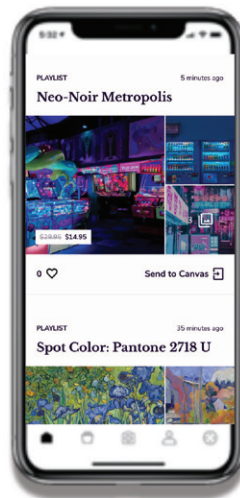

Bring the world's museums and galleries to your wall with Meural's virtually endless digital library of 30,000+ works of iconic and emerging art.

- World's largest art streaming service
- A dynamic collection of 30,000+ works
- Old art, new art, everything in between
- Browse by museum, movement, artist, color, and more
- Iconic image collections like National Geographic and The Little Prince
- Only-on-Meural exclusive art

### Meural Marketplace and Membership

The Meural Marketplace enables users to purchase single artworks and playlists a la carte.

Meural Members make the most of their Canvas. You can showcase over 30,000+ works on your Canvas and access other exclusive benefits.

The Meural App

Browse art, create playlists, and customize settings with the Meural app. You can even explore art without lifting a finger using your Amazon Alexa.

Scroll through new and noteworthy works