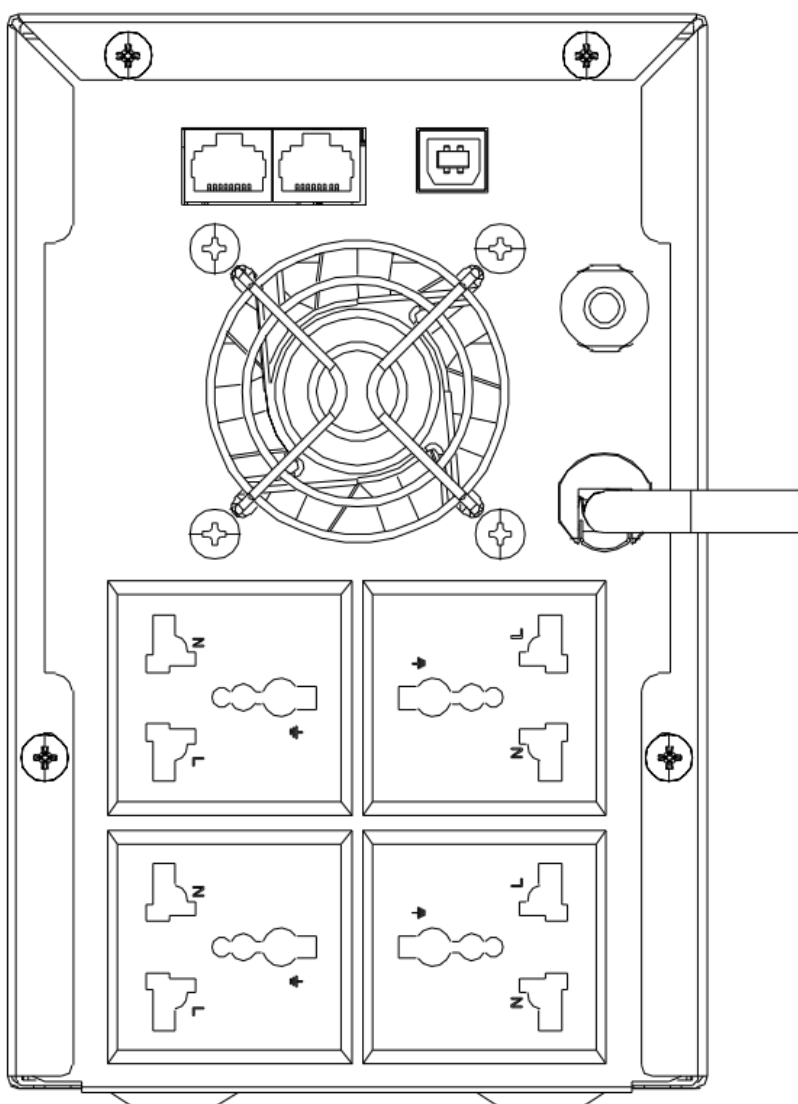

▪ Dimension