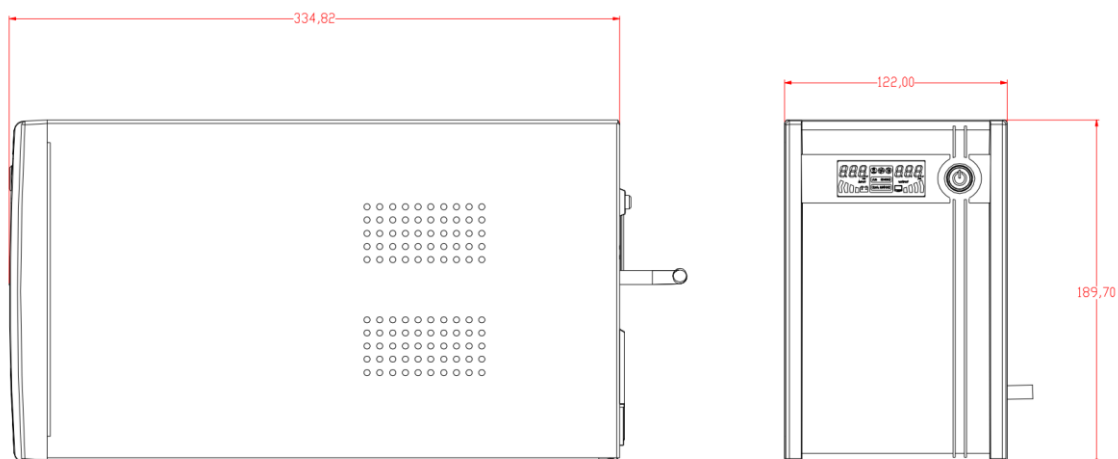

## ▪ Specification

| <b>Power</b>          |   |
|-----------------------|---|
| UPS Capacity          | 2000 VA / 1200 W  |
| <b>Input</b>          |   |
| Input Voltage Range   | 140 VAC to 290 VAC  |
| Input Frequency       | 50/60 Hz self-adaptive  |
| Plug Type             | Schuko  |
| <b>Output</b>         |   |
| Output Voltage Range  | 210 VAC to 235 VAC  |
| Output Frequency      | 50/60 Hz ± 0.5 Hz self-adaptive   |
| Transfer Time         | ≤ 10 ms   |
| Waveform              | PWM   |
| Outlet Type           | Universal   |
| Outlet Number         | 4   |
| <b>Battery</b>        |   |
| Battery Type          | 12 V/9 Ah *2 pcs, lead-acid battery   |
| Recharge Time         | 6-8 hours recover to 90% capacity   |
| Typical Backup Time   | Run time at 100w: 70 min<br>Run time at 300w: 17 min<br>Run time at 600w: 5 min   |
| <b>Interface</b>      |   |
| Communicate Ports     | USB   |
| <b>Protection</b>     |   |
| Full Protection       | Surge protection, Overload protection, Discharge protection, Short circuit protection   |
| <b>Indicator</b>      |   |
| Display               | LCD Screen<br>Input Voltage, Output Voltage, Battery capacity, load level   |
| Alarm                 | Charging Mode (DC mode): Sounding every 8 seconds<br>Low Battery: Sounding every second<br>Overloading Mode: Sounding every 0.5 seconds<br>Fault: Continuously sounding |
| <b>General</b>        |   |
| Operating Temperature | 0 °C to 40 °C (32 °F to 104 °F)   |
| Operating Humidity    | 30% to 90% (non-condensing)   |
| Dimension             | 345 mm × 122 mm × 192 mm (13.58" × 4.80" × 7.56")   |
| Weight                | Approx. 11 kg (24.3 lb)   |

## ▪ Available Model

DS-UPS2000

▪ Dimension

**Headquarters**

No.555 Qianmo Road, Binjiang District,  
Hangzhou 310051, China  
T +86-571-8807-5998  
www.hikvision.com

Follow us on social media to get the latest product and solution information.