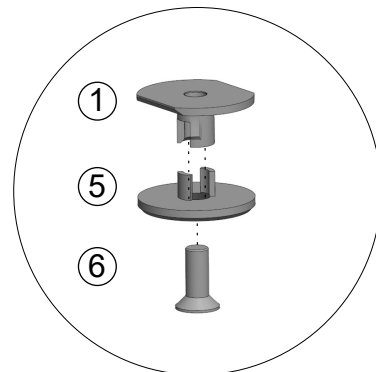

axessline

Axessline LiftSystem Slide

Sledge for LiftSystem track including swivel bolt

User manual

2303000500

Parts

- ①  x1
- ②  x1
- ③  x1
- ④  x1
- ⑤  x1
- ⑥  x1

*2271000102 - Axessline QuickClick.
Product not included.