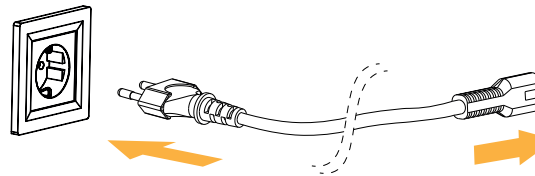

1 CONNECT CABLE TO POWER SOCKET AND CHARGER