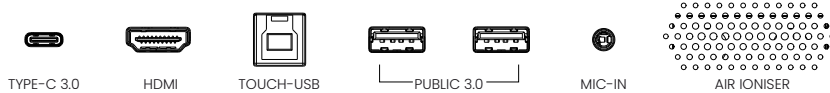

SOFTWARE

EZWrite 6

Save lessons in editable whiteboard files (IWB) with Cloud Whiteboarding. Google Classroom is integrated with EZWrite WEB.

InstaShare 2

Wireless screen sharing & casting from any device. Share several screens simultaneously, with different types of content.

X-Sign Broadcast

Announcement system with cross-campus communication. Send visual alerts, warnings, and videos to all or one specific device.

AMS

Account Management System to conveniently load and access your account and cloud storage from any BenQ display.

DMS

Device Management Solution centrally oversees all displays to get real-time status information, deploy OTA updates & more.

INPUT AND OUTPUT TERMINALS

FRONT I/O