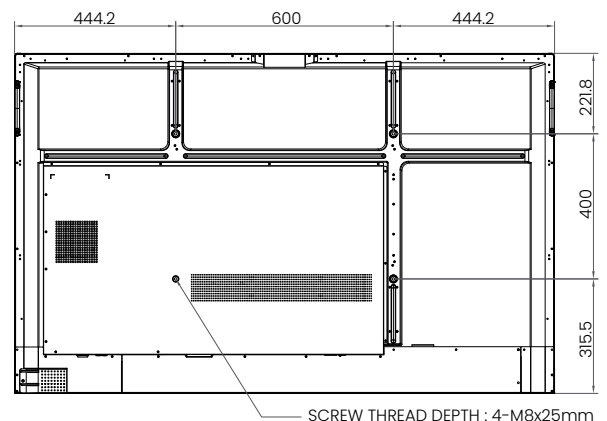

SIDE I/O (LEFT)

WIFI DONGLE & REMOTE CONTROLLER PORTS

DIMENSIONS (MM)

BenQ

© 2023 BenQ Corp. Specifications may vary by region, please visit your local stores for details. Actual product's features and specifications are subject to change without notice. This material may include corporate names, trademarks and logos of third parties which are the properties of the third parties respectively.