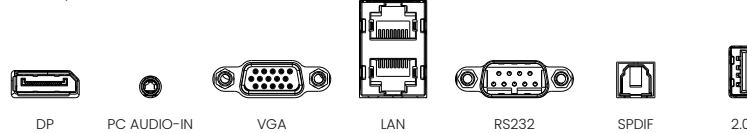

DMS

Device Management Solution centrally oversees all displays to get real-time status information, deploy OTA updates & more.

INPUT AND OUTPUT TERMINALS

FRONT I/O

NFC SENSOR & KEYPAD BUTTONS

DOWN I/O

TOP I/O CAMERA PORTS

SIDE I/O (LEFT)

WIFI DONGLE & REMOTE CONTROLLER PORTS

DIMENSIONS (MM)

BenQ

© 2023 BenQ Corp. Specifications may vary by region, please visit your local stores for details. Actual product's features and specifications are subject to change without notice. This material may include corporate names, trademarks and logos of third parties which are the properties of the third parties respectively.