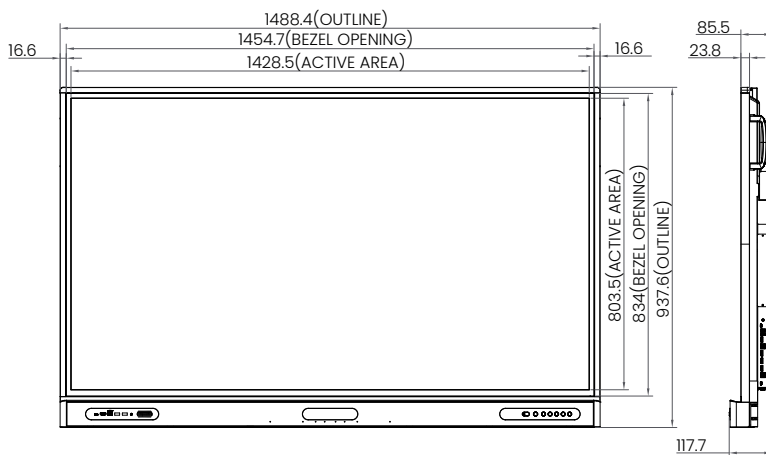

SIDE I/O (LEFT)

WIFI DONGLE & REMOTE CONTROLLER PORTS

DIMENSIONS (MM)

BenQ

© 2023 BenQ Corp. Specifications may vary by region, please visit your local stores for details. Actual product's features and specifications are subject to change without notice. This material may include corporate names, trademarks and logos of third parties which are the properties of the third parties respectively.