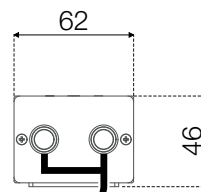

#### Product cables & lengths:

1x Male Wieland cable (~600 mm)

2x Female RJ45 cable (~600 mm)