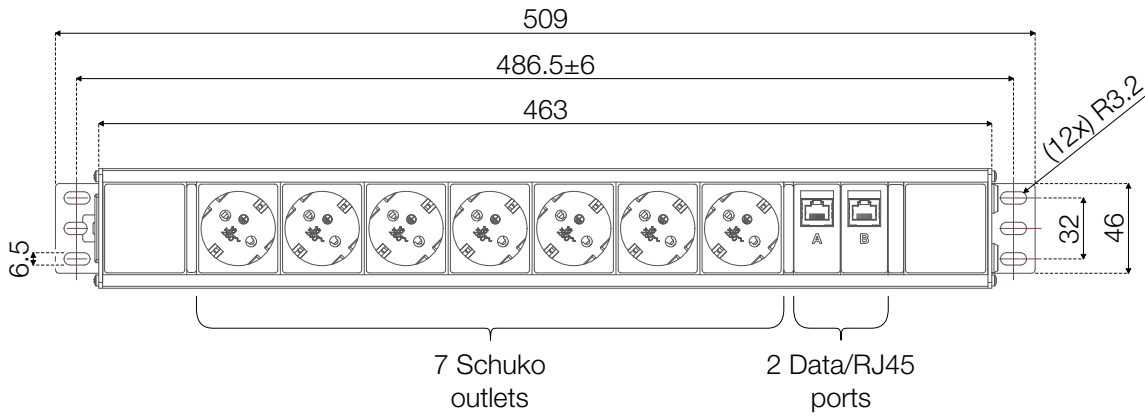

9402050409

Top view

Left side

Product port:

1x Female Wieland port

Right side

Product cables & lengths:

1x Male Wieland cable (~600 mm)

2x Female RJ45 cable (~600 mm)