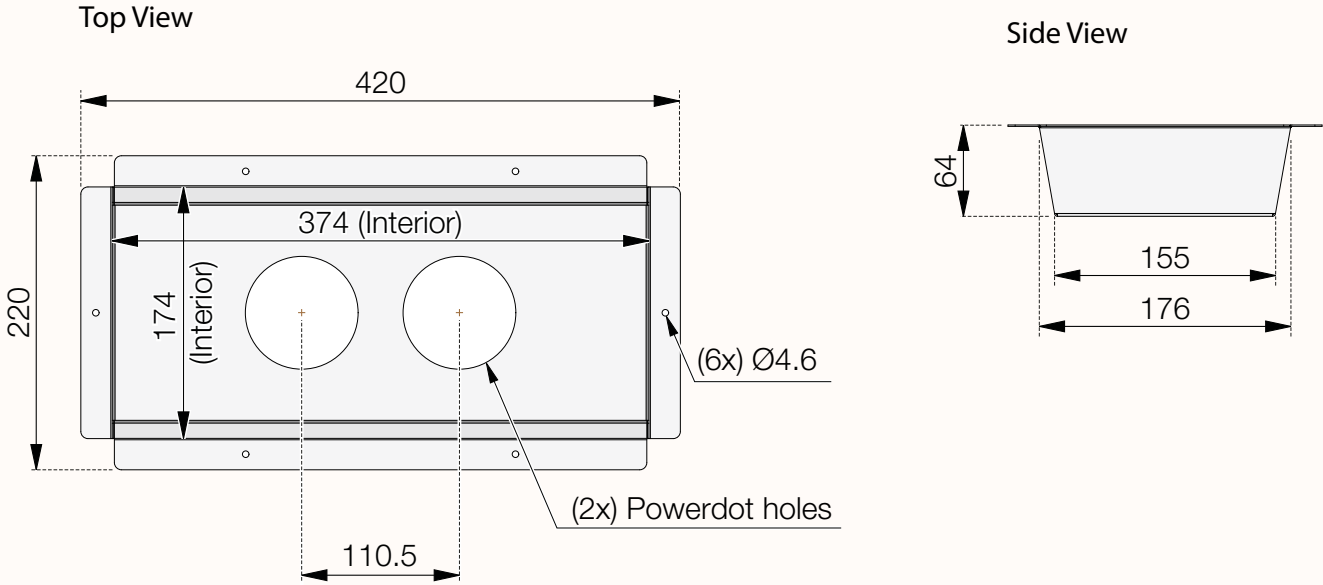

# POWERDOT TRAY<sup>01</sup>

# Dimensions

See user manual for assembly instructions.

## POWERDOT TRAY<sup>01</sup>

MOUNTING TRAY FOR 2 POWERDOTS, BLACK/WHITE/SILVER

**ART. NO**

9002500309	BLACK
9002500301	WHITE
9002500302	SILVER

## Technical data

INTERFACE	MOUNTING TRAY FOR 2 POWERDOTS
MATERIAL	STEEL
COLOUR	BLACK RAL 9005, WHITE RAL 9016, SILVER
FINISH	BLACK/WHITE -MATTE, SILVER-METALLIC
LENGHT	420mm
WIDTH	220mm
THICKNESS	64mm