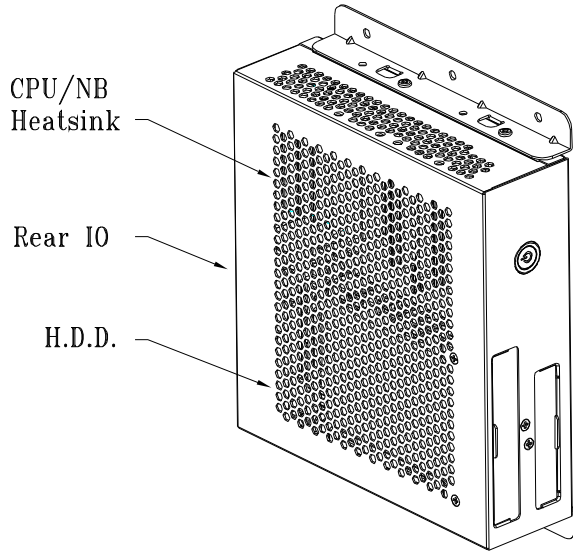

Installation Guide for Digital Engine Fanless model

In order to get the better thermal flow effect when install Digital Engine fanless model in vertical position, please follow the direction as below diagram.

Suitable Model: DE2700, DE896-FL, DE945-FL

Wall Mount

VESA Mount