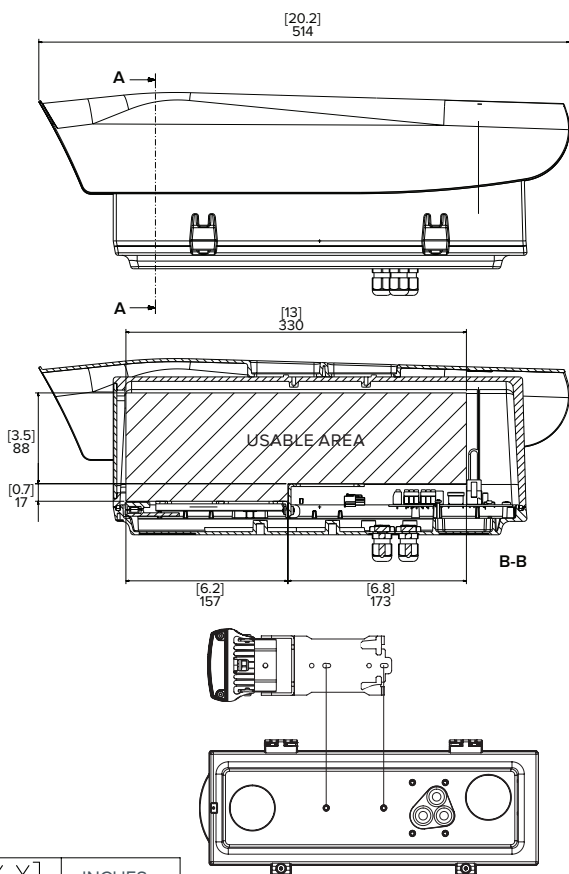

Outdoor Large Camera Enclosure

ES-HD-HWS-LG
ES-HD-CWS-LG

The outdoor high definition camera enclosure ensures total protection against all environmental conditions. The side opening provides easy access to the camera and cables. Included with the enclosure is the cable-managed bracket and sunshield.

The enclosure is constructed from aluminum, and the sunshield is constructed from ABS plastic for strength and durability in all applications. The enclosure also uses neoprene-rubber gaskets and sealing rings to ensure maximum weatherproofing.

[X.X]	INCHES
X	MM

Specifications

MECHANICAL	Dimensions (W x H x L)	176 mm x 197 mm x 514 mm (6.9" x 7.8" x 20.2")
	Internal usable area (W x H x L)	90 mm x 115 mm x 325 mm (3.5" x 4.5" x 12.8")
	Weight	4.8 kg (10.6 lbs)
	Window Material	Glass
	Finish	RAL 9002