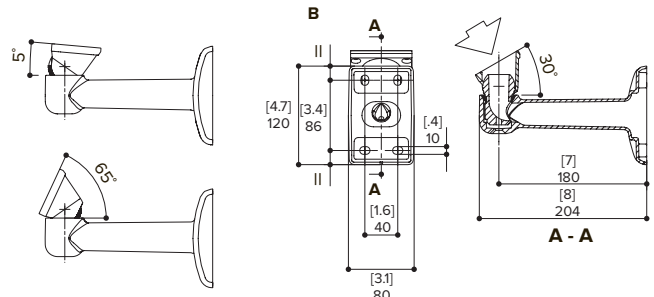

Outdoor Large Camera Enclosure

ES-HD-HWS-LG
ES-HD-CWS-LG

The outdoor high definition camera enclosure ensures total protection against all environmental conditions. The side opening provides easy access to the camera and cables. Included with the enclosure is the cable-managed bracket and sunshield.

The enclosure is constructed from aluminum, and the sunshield is constructed from ABS plastic for strength and durability in all applications. The enclosure also uses neoprene-rubber gaskets and sealing rings to ensure maximum weatherproofing.

[X.X]	INCHES
X	MM

Specifications

MECHANICAL	Dimensions (W x H x L)	176 mm x 197 mm x 514 mm (6.9" x 7.8" x 20.2")
	Internal usable area (W x H x L)	90 mm x 115 mm x 325 mm (3.5" x 4.5" x 12.8")
	Weight	4.8 kg (10.6 lbs)
	Window Material	Glass
	Finish	RAL 9002