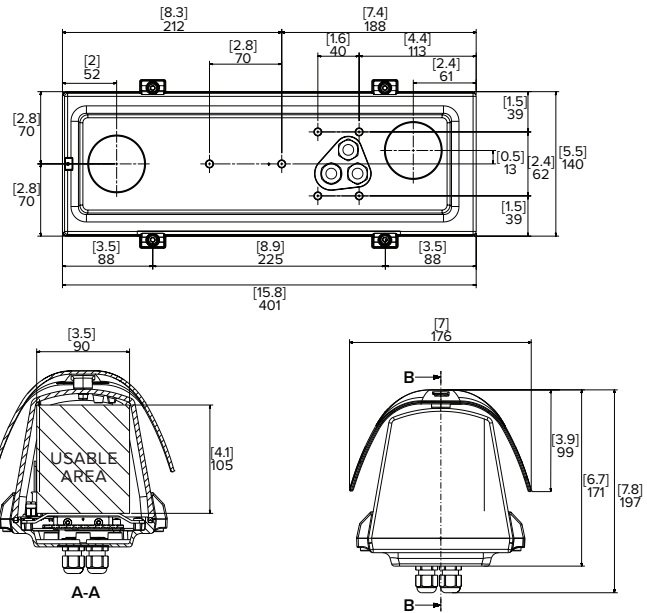

Outdoor Large Camera Enclosure

ES-HD-HWS-LG
ES-HD-CWS-LG

The outdoor high definition camera enclosure ensures total protection against all environmental conditions. The side opening provides easy access to the camera and cables. Included with the enclosure is the cable-managed bracket and sunshield.

The enclosure is constructed from aluminum, and the sunshield is constructed from ABS plastic for strength and durability in all applications. The enclosure also uses neoprene-rubber gaskets and sealing rings to ensure maximum weatherproofing.

[X.X]	INCHES
X	MM

Specifications

MECHANICAL	Dimensions (W x H x L)	176 mm x 197 mm x 514 mm (6.9" x 7.8" x 20.2")
	Internal usable area (W x H x L)	90 mm x 115 mm x 325 mm (3.5" x 4.5" x 12.8")
	Weight	4.8 kg (10.6 lbs)
	Window Material	Glass
	Finish	RAL 9002