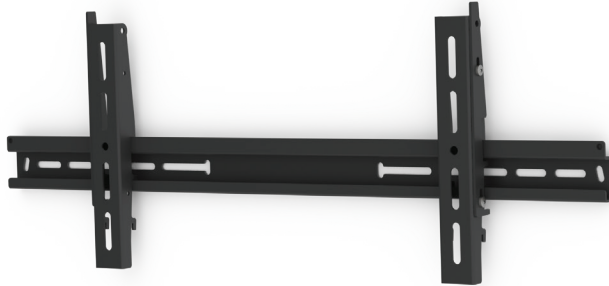

FUNC BRACKY STRETCH

LANDSCAPE 600x200

Universal wall bracket with fixed tilt.

Simple and fast to mount. It can be locked with a locking pin (included) or padlock (not included) for improved personal safety and security against theft. Can be tilted 5 degrees. Suitable for stretched displays, typical sizes are 37" and 86" mounted in landscape orientation.

▲ TECHNICAL DRAWING (MM/INCH)

C281U018-1A / FUNC BRACKY LANDSCAPE 600x200

▲ ABOUT THE PRODUCT

▲ GENERAL INFO

FINISH: Black

MAXIMUM LOAD: 50 kg

TILT: Fixed +5°

MINIMUM VESA: 100 x 100

MAXIMUM VESA: 600 x 200

LOCKABLE: The display can be locked with a locking screw (included) or padlock (not included) to increase personal safety and security against theft.

ORIENTATION: Landscape

WARRANTY: 5 years.

▲ DIMENSION AND WEIGHT

PACKAGE DIMENSION (WXHXD [MM]):
710x90x50

PACKAGE WEIGHT:
2 kg

▲ SIMPLE ORDERING

ARTICLE NO.:

C281U018-1A Func Bracky Strech Landscape
600x200