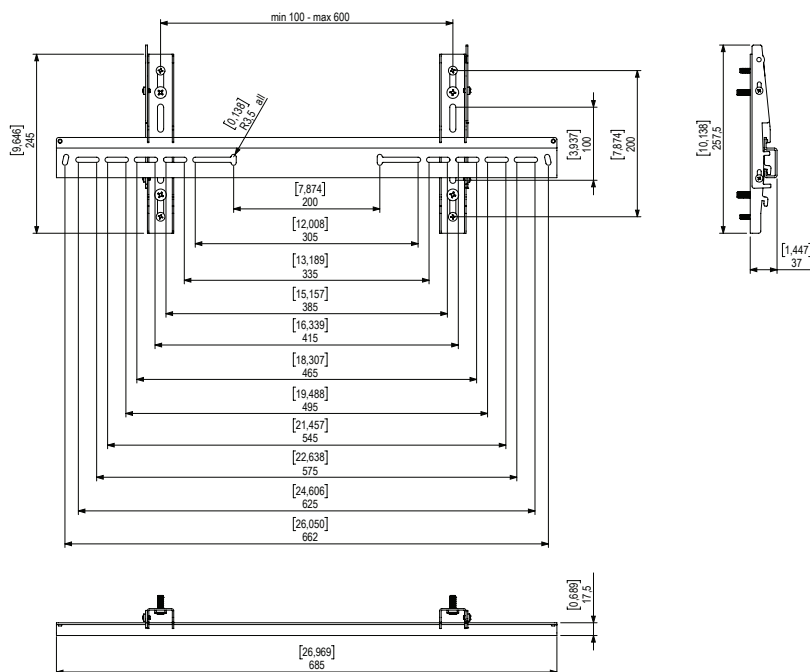

FUNC BRACKY STRETCH

LANDSCAPE 600x200

Universal wall bracket with fixed tilt.

Simple and fast to mount. It can be locked with a locking pin (included) or padlock (not included) for improved personal safety and security against theft. Can be tilted 5 degrees. Suitable for stretched displays, typical sizes are 37" and 86" mounted in landscape orientation.

▲ TECHNICAL DRAWING (MM/INCH)

C281U018-1A / FUNC BRACKY LANDSCAPE 600x200

▲ ABOUT THE PRODUCT

▲ GENERAL INFO

FINISH: Black

MAXIMUM LOAD: 50 kg

TILT: Fixed +5°

MINIMUM VESA: 100 x 100

MAXIMUM VESA: 600 x 200

LOCKABLE: The display can be locked with a locking screw (included) or padlock (not included) to increase personal safety and security against theft.

ORIENTATION: Landscape

WARRANTY: 5 years.

▲ DIMENSION AND WEIGHT

PACKAGE DIMENSION (WXHXD [MM]):
710x90x50

PACKAGE WEIGHT:
2 kg

▲ SIMPLE ORDERING

ARTICLE NO.:

C281U018-1A Func Bracky Strech Landscape
600x200