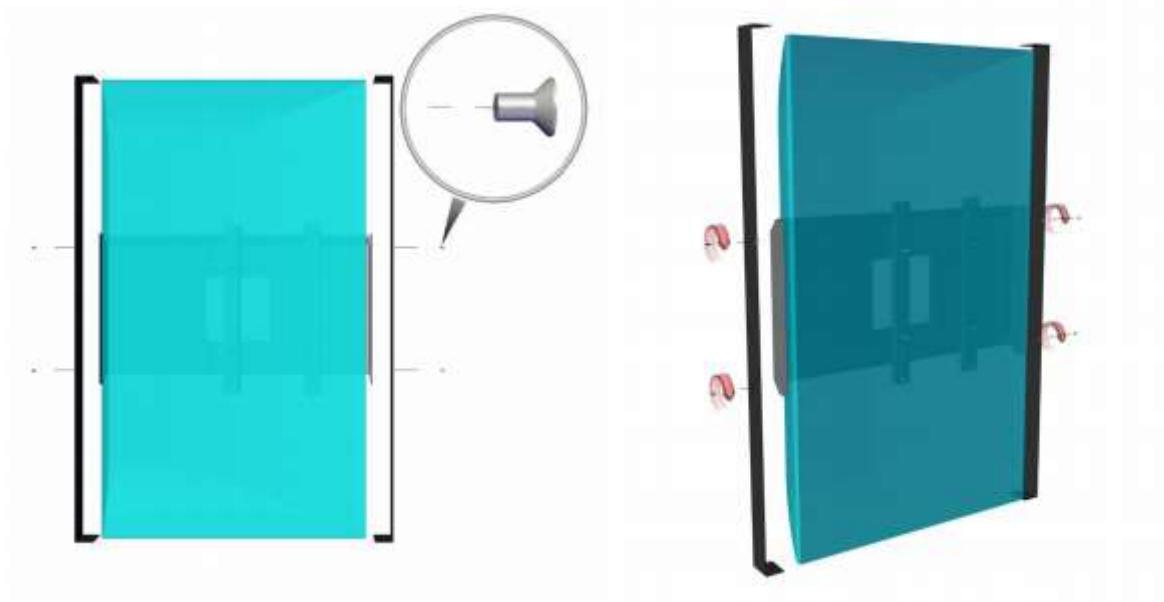

Step 6

Attach C1 bracket to B1