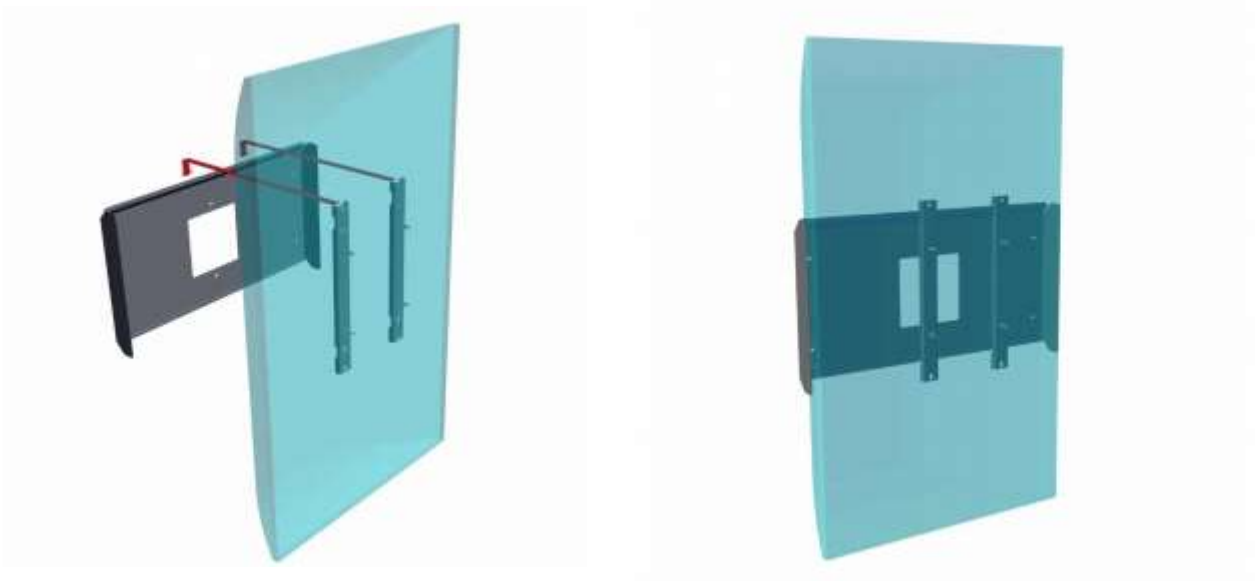

ASSEMBLY INSTRUCTIONS

Step 1
Mark drill holes

Step 2
Drill holes (4x)

Step 3
Mount **B1** bracket to the wall

Step 4

Attach D1 (4x) screw to display (backside)

Step 5

Hock display onto wall B1 brackets

Step 6

Attach C1 bracket to B1

Step 7

Attach A1 bracket to C1

Monteringsanvisning WC portrait