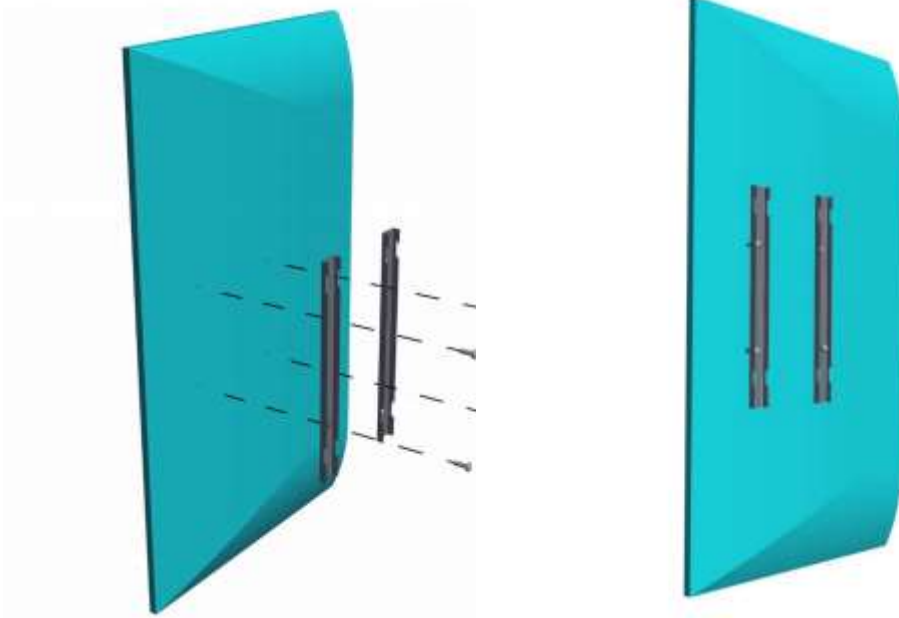

ASSEMBLY INSTRUCTIONS

Step 1
Mark drill holes

Step 2
Drill holes (4x)

Step 3
Mount **B1** bracket to the wall

Step 4

Attach D1 (4x) screw to display (backside)

Step 5

Hock display onto wall B1 brackets

Step 6

Attach C1 bracket to B1

Step 7

Attach A1 bracket to C1

Monteringsanvisning WC portrait