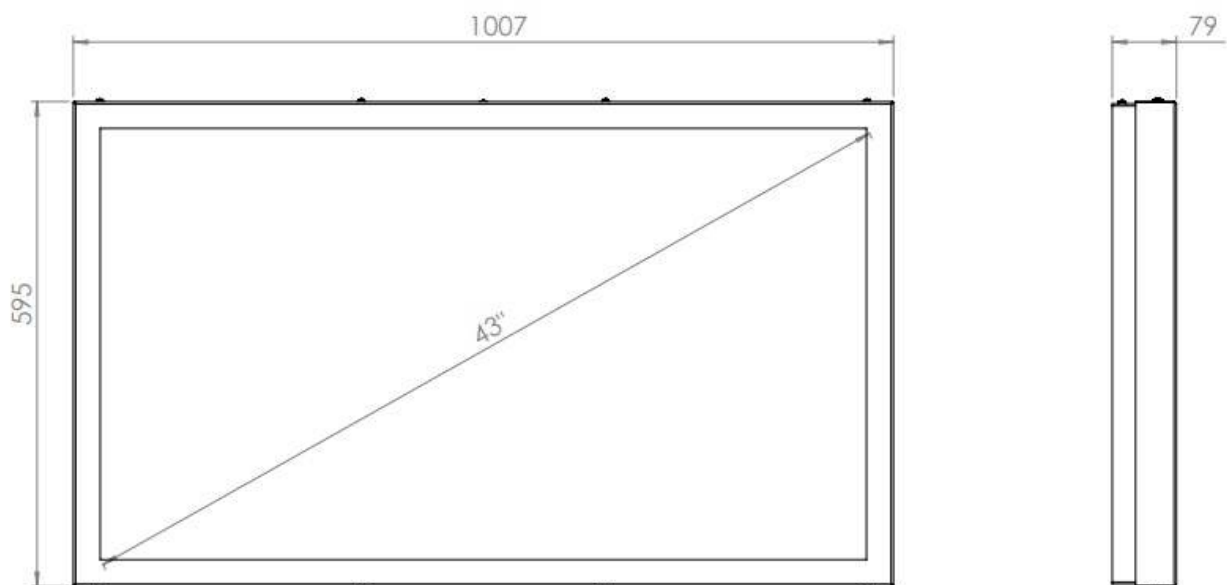

Our wall casing EASY is designed to give a professional signage feeling. Different models in landscape and portrait mode to allow airflow from top to bottom as only the sides are covered completely to the wall. Space for computer and power plugs inside. Available in black and white as standard.

### TECHNICAL DRAWING

## Display options

---

VESA 200x200 / 300x300