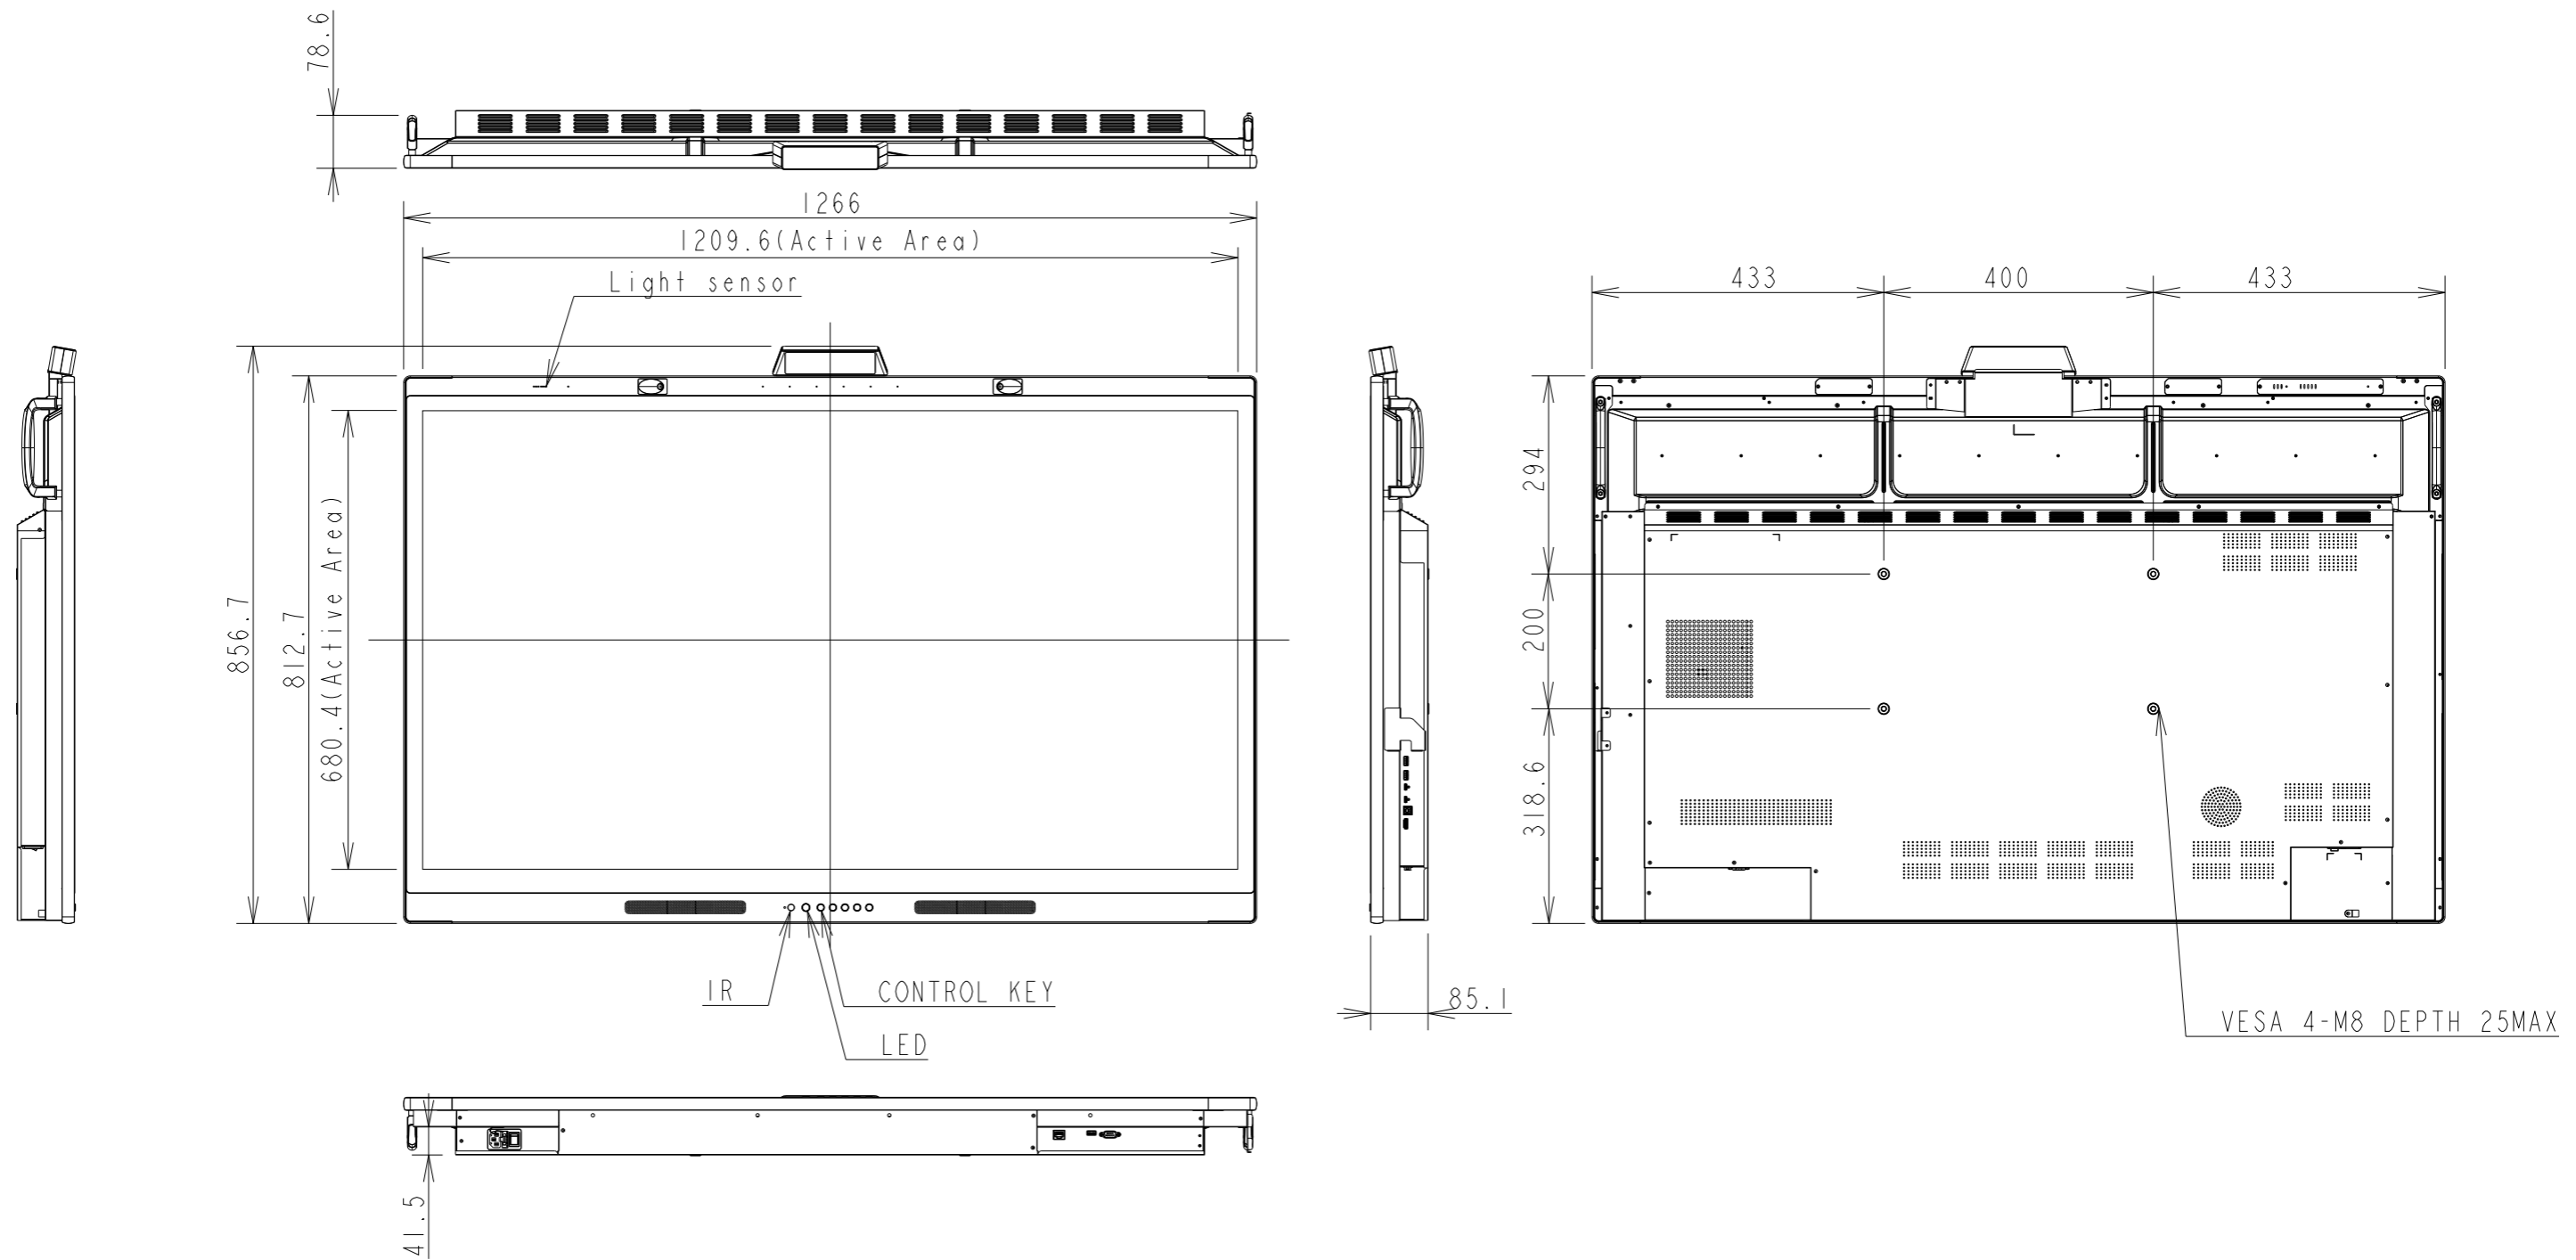

# WD551 OUTLINE

UNIT	mm
MODEL	WD551
SCALE	1/10
Sharp NEC Display solutions 2021/2/19	