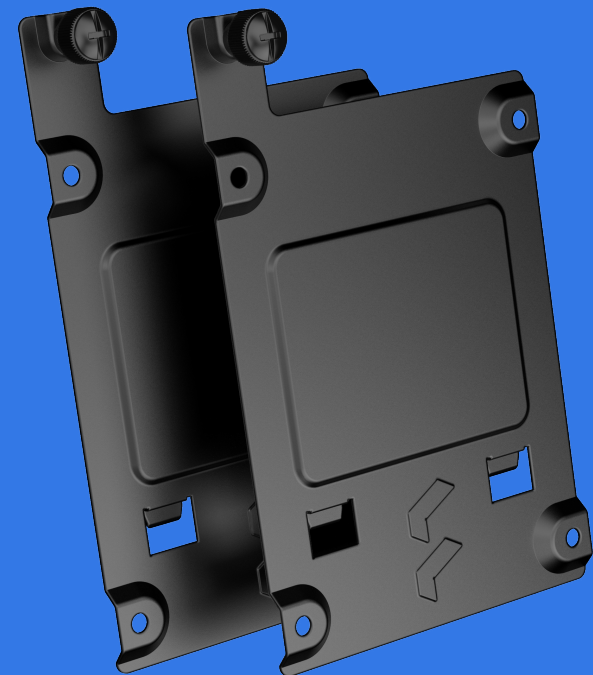

## SSD Tray Kit

### – Type B (2-pack)

# SSD Tray Kit – Type B (2-pack)

Increase the storage capacity of your Fractal case with a drive bracket upgrade kit. Each kit includes everything you need to mount up to two additional 2.5" drives to any case with available Type B compatible SSD mounting positions.

# Key features

- Includes two 2.5" SSD brackets and mounting hardware
- Designed for use in Define 7 Series and other Fractal Design cases with Type B SSD mounts
- Captive thumbscrews for easy installation
- Available in black or white