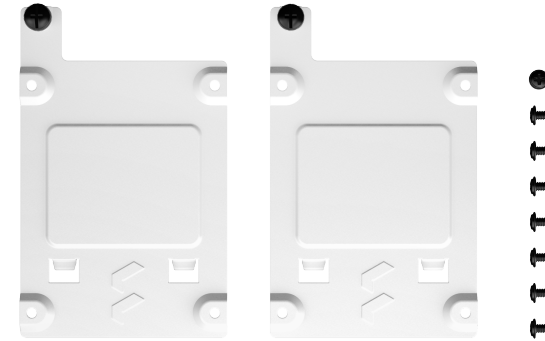

### – Type B (2-pack)

# SSD Tray Kit – Type B (2-pack)

Increase the storage capacity of your Fractal case with a drive bracket upgrade kit. Each kit includes everything you need to mount up to two additional 2.5" drives to any case with available Type B compatible SSD mounting positions.

# Key features

- Includes two 2.5" SSD brackets and mounting hardware
- Designed for use in Define 7 Series and other Fractal Design cases with Type B SSD mounts
- Captive thumbscrews for easy installation
- Available in black or white

# Specifications

Package dimensions (including hanging tab)	• 78 x 26 x 153 mm
Package dimensions (excluding hanging tab)	• 78 x 26 x 117 mm
Gross weight	• 98 g