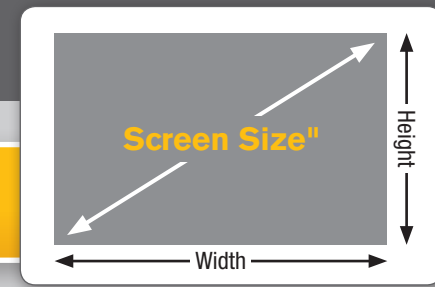

Measure your screen like this to find the right size

Targus Part Code	ASF121EU	ASF121WEU	ASF125W9EU	ASF133WEU	ASF133W9EU	ASF141EU	ASF141WEU	ASF141W9EU	ASF150EU	ASF154WEU	ASF156W9EU
Description	12.1" (4:3) Privacy Screen	12.1" W (16:10) Privacy Screen	12.5" W (16:9) Privacy Screen	13.3" W (16:10) Privacy Screen	13.3" W (16:9) Privacy Screen	14.1" (4:3) Privacy Screen	14.1" W (16:10) Privacy Screen	14.1" W (16:9) Privacy Screen	15" (4:3) Privacy Screen	15.4" W (16:10) Privacy Screen	15.6" W (16:9) Privacy Screen
Product Width	247 mm	261 mm	276.6 mm	286.4 mm	294 mm	286 mm	303.5 mm	310 mm	305 mm	332.5 mm	344 mm
Product Height	185 mm	163 mm	155.5 mm	179 mm	165 mm	214 mm	189.5 mm	175 mm	228 mm	207.8 mm	194.5 mm
Product Weight	32g	25g		37g	41g	45g	42g	41g	43g	50g	49g
Product Barcode	5024442893902	5024442896200	5051794007251	5024442896309	5051794004878	5024442894008	5024442896408	5051794004885	5024442896507	5024442894107	5051794003963
Inner Carton Barcode	5024442893918	5024442896215	15051794007258	5024442896314	15051794004875	5024442894017	5024442896413	15051794004882	5024442896512	5024442894116	15051794003960
Master Carton Barcode	5024442893932	5024442896239	25051794007255	5024442896338	25051794004872	5024442894031	5024442896437	25051794004889	5024442896536	5024442894130	25051794003967

Targus Part Code	ASF170EU	ASF17WEU	ASF173W9EU	ASF184W9EU	ASF190EU	ASF19WEU	ASF201W9EU	ASF220WEU	ASF22W9EU	ASF23W9EU	ASF24W9EU
Description	17.0" (4:3) Privacy Screen	17.0" W (16:10) Privacy Screen	17.3" W (16:9) Privacy Screen	18.4" W (16:9) Privacy Screen	19.0" (4:3) Privacy Screen	19.0" W (16:10) Privacy Screen	20.1" W (16:9) Privacy Screen	22.0" W (16:10) Privacy Screen	22.0" W (16:9) Privacy Screen	23.0" W (16:9) Privacy Screen	24.0" W (16:9) Privacy Screen
Product Width	338 mm	368 mm	383 mm	407 mm	377 mm	409.5 mm	442 mm	474 mm	476 mm	509 mm	531 mm
Product Height	270 mm	230 mm	215 mm	229 mm	302 mm	257 mm	249 mm	297 mm	268 mm	286 mm	298 mm
Product Weight	57g	65g	63g	71g	78g	80g	89g	60g	95g	120g	350g
Product Barcode	5024442894206	5051794002300	5051794004892	5051794004960	5024442894305	5051794002317	5051794004977	5024442896606	5051794004908	5051794004915	5051794004922
Inner Carton Barcode	5024442894215	15051794002307	15051794004899	15051794004967	5024442894314	15051794002314	15051794004974	5024442896611	15051794004905	15051794004912	15051794004929
Master Carton Barcode	5024442894239	25051794002304	25051794004896	25051794004964	5024442894338	25051794002311	25051794004971	5024442896635	25051794004902	25051794004919	25051794004926