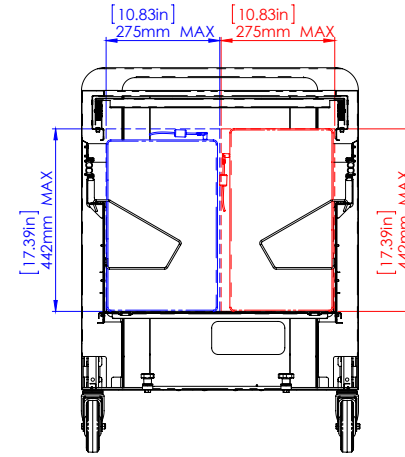

Wire Rack Device Compatibility Guide

How to Check Your Device's Compatibility:

1. 1 Check where the power inlet is located on your device. Is it on the **side** or **rear**?

1. 2 Check device dimensions:

- Use the **blue** measurements on the Cart drawings to the right if the power inlet is on the **side** of your device.
- Use the **red** measurements on the Cart drawings to the right if the power inlet is on the **rear** of your device.

1. 3 If your device is smaller than the measurements shown, your device is compatible.

Carrier 30

Device Rack	Cart Compatibility	Rack MFR Code & Description	Max Device Dimensions with Power Cable
Carrier 20 Device Rack	10131	10150: 10 slot device rack pair / 20 devices per cart	475mm x 274mm x 33mm • 18.7" x 10.8" x 1.3"
Carrier 30 Device Racks	10006, 10008, 10137	10106: 15 slot device rack pair / 30 devices per cart	442mm x 275mm x 33.5mm • 17.39" x 10.83" x 1.31"
	10006, 10008, 10137	10107: 13 slot device rack pair / 26 devices per cart	442mm x 275mm x 40mm • 17.39" x 10.83" x 1.57"
Carrier 40 Device Racks	10143	10108: 20 slot device rack pair / 40 devices per cart	454mm x 275mm x 32.5mm • 17.86" x 10.83" x 1.28"
	10143	10109: 18 slot device rack pair / 36 devices per cart	454mm x 275mm x 35.5mm • 17.86" x 10.83" x 1.397"

www.lockncharge.com/eu

Phone: +44 (0) 208 441 4107 | eurosupport@lockncharge.com

lockncharge™