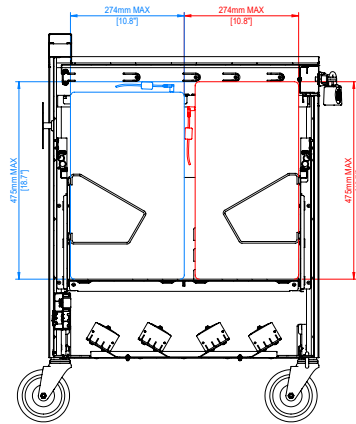

Wire Rack Device Compatibility Guide

How to Check Your Device's Compatibility:

1. 1 Check where the power inlet is located on your device. Is it on the **side** or **rear**?

1. 2 Check device dimensions:

- Use the **blue** measurements on the Cart drawings to the right if the power inlet is on the **side** of your device.
- Use the **red** measurements on the Cart drawings to the right if the power inlet is on the **rear** of your device.

1. 3 If your device is smaller than the measurements shown, your device is compatible.

Carrier 20

Device Rack	Cart Compatibility	Rack MFR Code & Description	Max Device Dimensions with Power Cable
Carrier 20 Device Rack	10131	10150: 10 slot device rack pair / 20 devices per cart	475mm x 274mm x 33mm • 18.7" x 10.8" x 1.3"
Carrier 30 Device Racks	10006, 10008, 10137	10106: 15 slot device rack pair / 30 devices per cart	442mm x 275mm x 33.5mm • 17.39" x 10.83" x 1.31"
	10006, 10008, 10137	10107: 13 slot device rack pair / 26 devices per cart	442mm x 275mm x 40mm • 17.39" x 10.83" x 1.57"
Carrier 40 Device Racks	10143	10108: 20 slot device rack pair / 40 devices per cart	454mm x 275mm x 32.5mm • 17.86" x 10.83" x 1.28"
	10143	10109: 18 slot device rack pair / 36 devices per cart	454mm x 275mm x 35.5mm • 17.86" x 10.83" x 1.397"

www.lockncharge.com/eu

Phone: +44 (0) 208 441 4107 | eurosupport@lockncharge.com

lockncharge™