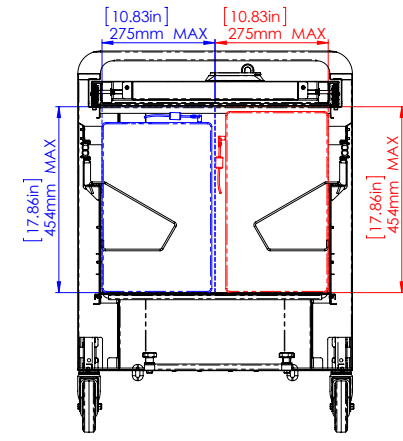

Wire Rack Device Compatibility Guide

How to Check Your Device's Compatibility:

1. 1 Check where the power inlet is located on your device. Is it on the **side** or **rear**?

1. 2 Check device dimensions:

- Use the **blue** measurements on the Cart drawings to the right if the power inlet is on the **side** of your device.
- Use the **red** measurements on the Cart drawings to the right if the power inlet is on the **rear** of your device.

1. 3 If your device is smaller than the measurements shown, your device is compatible.

Carrier 40

Device Rack	Cart Compatibility	Rack MFR Code & Description	Max Device Dimensions with Power Cable
Carrier 20 Device Rack	10131	10150: 10 slot device rack pair / 20 devices per cart	475mm x 274mm x 33mm • 18.7" x 10.8" x 1.3"
Carrier 30 Device Racks	10006, 10008, 10137	10106: 15 slot device rack pair / 30 devices per cart	442mm x 275mm x 33.5mm • 17.39" x 10.83" x 1.31"
	10006, 10008, 10137	10107: 13 slot device rack pair / 26 devices per cart	442mm x 275mm x 40mm • 17.39" x 10.83" x 1.57"
Carrier 40 Device Racks	10143	10108: 20 slot device rack pair / 40 devices per cart	454mm x 275mm x 32.5mm • 17.86" x 10.83" x 1.28"
	10143	10109: 18 slot device rack pair / 36 devices per cart	454mm x 275mm x 35.5mm • 17.86" x 10.83" x 1.397"

www.lockncharge.com/eu

Phone: +44 (0) 208 441 4107 | eurosupport@lockncharge.com

lockncharge™