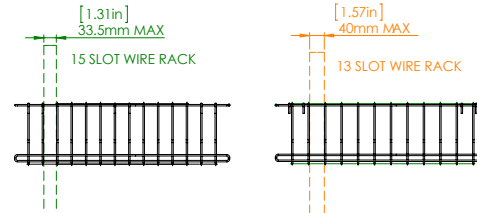

Wire Rack Device Compatibility Guide

How to Check Your Device's Compatibility:

1. 1 Check where the power inlet is located on your device. Is it on the **side** or **rear**?

1. 2 Check device dimensions:

- Use the **blue** measurements on the Cart drawings to the right if the power inlet is on the **side** of your device.
- Use the **red** measurements on the Cart drawings to the right if the power inlet is on the **rear** of your device.

1. 3 If your device is smaller than the measurements shown, your device is compatible.

Carrier 30

Device Rack	Cart Compatibility	Rack MFR Code & Description	Max Device Dimensions with Power Cable
Carrier 20 Device Rack	10131	10150: 10 slot device rack pair / 20 devices per cart	475mm x 274mm x 33mm • 18.7" x 10.8" x 1.3"
Carrier 30 Device Racks	10006, 10008, 10137	10106: 15 slot device rack pair / 30 devices per cart	442mm x 275mm x 33.5mm • 17.39" x 10.83" x 1.31"
	10006, 10008, 10137	10107: 13 slot device rack pair / 26 devices per cart	442mm x 275mm x 40mm • 17.39" x 10.83" x 1.57"
Carrier 40 Device Racks	10143	10108: 20 slot device rack pair / 40 devices per cart	454mm x 275mm x 32.5mm • 17.86" x 10.83" x 1.28"
	10143	10109: 18 slot device rack pair / 36 devices per cart	454mm x 275mm x 35.5mm • 17.86" x 10.83" x 1.397"

www.lockncharge.com/eu

Phone: +44 (0) 208 441 4107 | eurosupport@lockncharge.com

lockncharge™