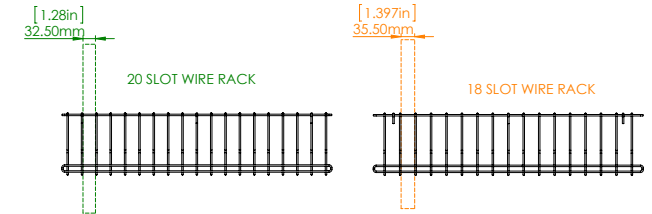

Wire Rack Device Compatibility Guide

How to Check Your Device's Compatibility:

1. 1 Check where the power inlet is located on your device. Is it on the **side** or **rear**?

1. 2 Check device dimensions:

- Use the **blue** measurements on the Cart drawings to the right if the power inlet is on the **side** of your device.
- Use the **red** measurements on the Cart drawings to the right if the power inlet is on the **rear** of your device.

1. 3 If your device is smaller than the measurements shown, your device is compatible.

Carrier 40

Device Rack	Cart Compatibility	Rack MFR Code & Description	Max Device Dimensions with Power Cable
Carrier 20 Device Rack	10131	10150: 10 slot device rack pair / 20 devices per cart	475mm x 274mm x 33mm • 18.7" x 10.8" x 1.3"
Carrier 30 Device Racks	10006, 10008, 10137	10106: 15 slot device rack pair / 30 devices per cart	442mm x 275mm x 33.5mm • 17.39" x 10.83" x 1.31"
	10006, 10008, 10137	10107: 13 slot device rack pair / 26 devices per cart	442mm x 275mm x 40mm • 17.39" x 10.83" x 1.57"
Carrier 40 Device Racks	10143	10108: 20 slot device rack pair / 40 devices per cart	454mm x 275mm x 32.5mm • 17.86" x 10.83" x 1.28"
	10143	10109: 18 slot device rack pair / 36 devices per cart	454mm x 275mm x 35.5mm • 17.86" x 10.83" x 1.397"

www.lockncharge.com/eu

Phone: +44 (0) 208 441 4107 | eurosupport@lockncharge.com

lockncharge™