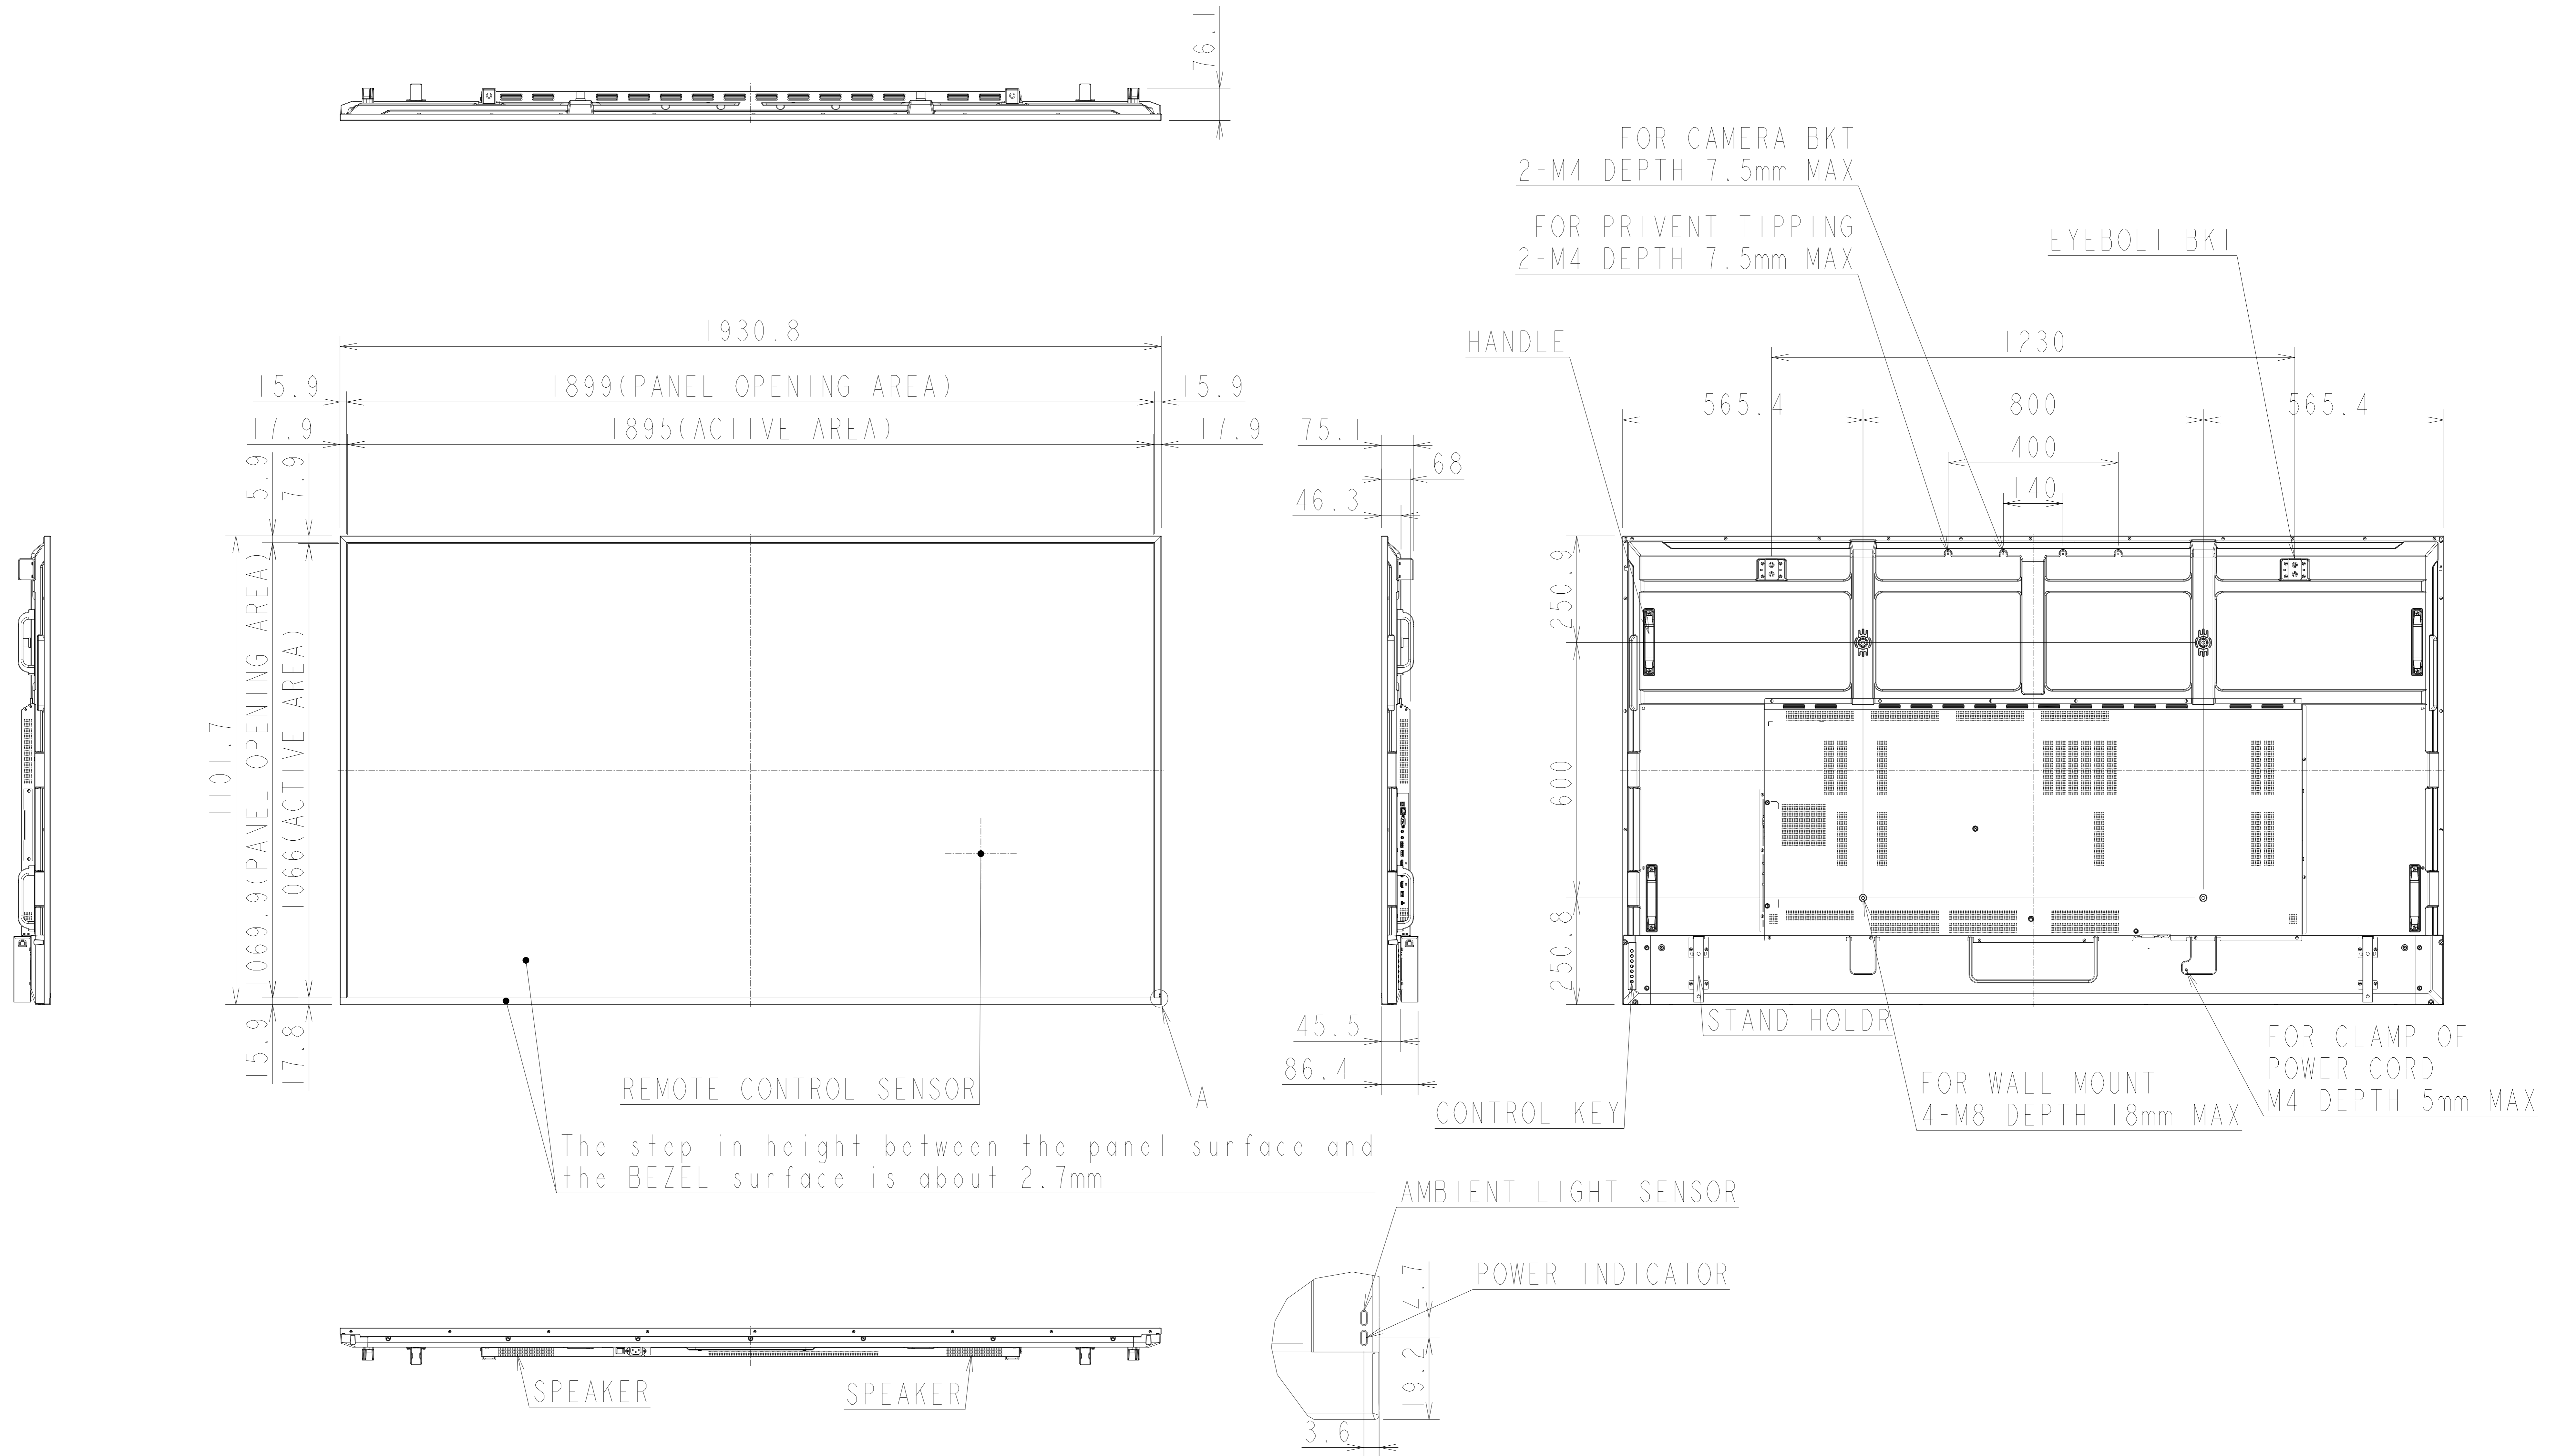

PN-ME862 OUTLINE

UNIT	mm
MODEL	PN-ME862
Sharp NEC Display Solutions, Ltd	
2024/06/07	