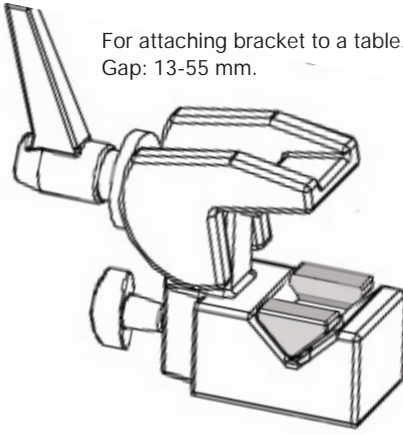

For attaching bracket to a table.
Gap: 13-55 mm.

For attaching bracket to a pipe..
Gap: 13-55 mm.

SMART MEDIA SOLUTIONS

www.SmartMediaSolutions.se