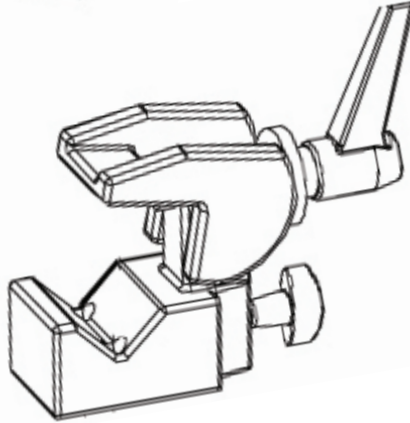

For attaching bracket to a table.
Gap: 13-55 mm.

For attaching bracket to a pipe..
Gap: 13-55 mm.

SMART MEDIA SOLUTIONS

www.SmartMediaSolutions.se