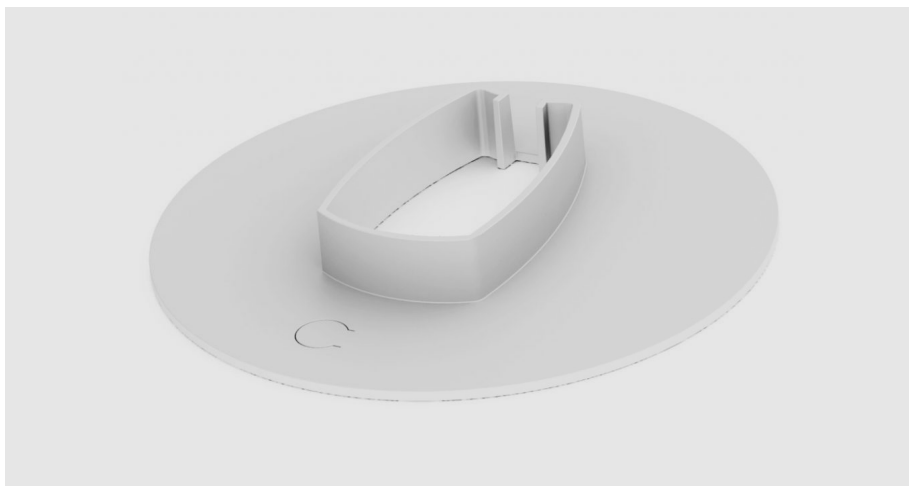

## COVER PLATE CM F/CL F

When you have mounted the [SMS Projector CL F](#) (not included in main product) or [SMS Projector Precision CM F](#) (included in main product) in the ceiling and you think the holes in the inner-ceiling looks bad, this is what you should use.

### ARTICLE NUMBER

AE050021  
Cover Plate CM F/CL F

---

### INFO

**PLACEMENT** Accessory