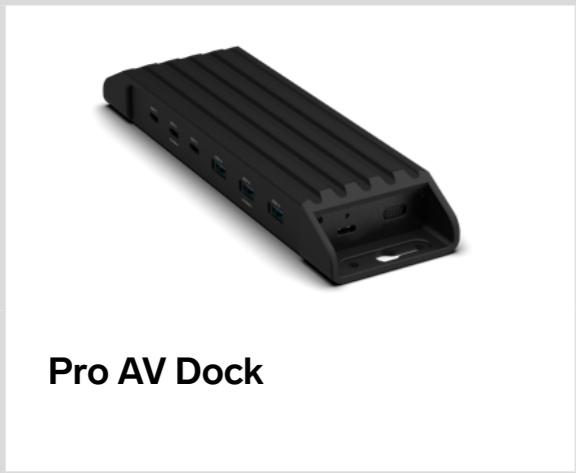

USB-C Cable for Pro AV Dock

Pro AV Dock