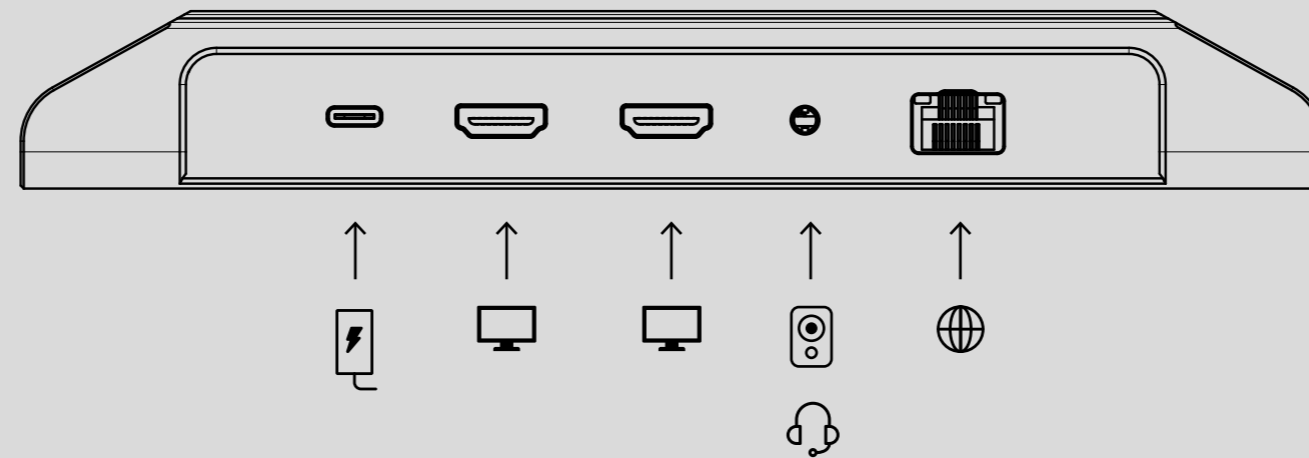

Recommended to be used together with our 2 meter lockable connecting cable. The lock prevents accidental disconnections and ensures an uninterrupted user experience.

*MacBooks do not support dual extended display through MST due to a MacOS limitation

Pro AV Dock

Tech Specs

Ports:

- 2 x HDMI 4K@60Hz
- 3 x USB-A 5Gbit/s
- 3 x USB-C 5Gbit/s
- 1 x 3.5mm audio/mic
- 1 x USB-C PD 100W (passthrough)
- 1 x RJ45 network 1Gbit/s

EDID (extended display identification data)
 Mechanical switch on/off button to lock display ratio to 1080p
 Use with our lockable connecting cable