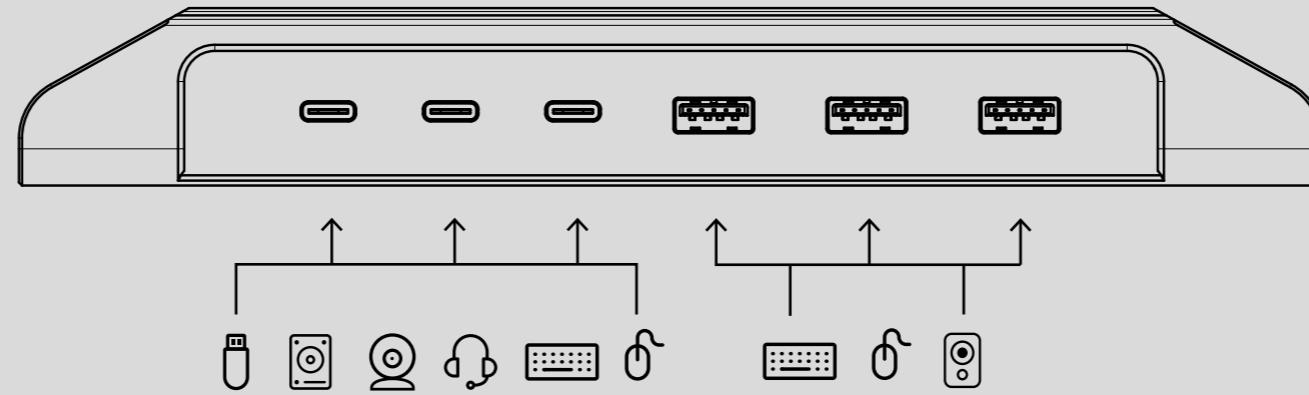

The packaging is made of paper for easy recycling.

Seamless presentations, every time

Optimized display settings for any monitor or projector. With **EDID technology**, our AV Dock ensures that your presentation ratio remains optimal and stable with 1080p. Easily switch on/off with a mechanical button.

More features

Robust design with unibody aluminum and built in heat sinks for passive cooling.

Easy to install and optional mounting holes for extra stability.

Flexibility with the user in mind. Our AV Dock works seamlessly with or without a connected power adapter. Connect your device and it powers up directly, or keep a power adapter connected for continuous charging.

Recommended to be used together with our 2 meter lockable connecting cable. The lock prevents accidental disconnections and ensures an uninterrupted user experience.

*MacBooks do not support dual extended display through MST due to a MacOS limitation

Pro AV Dock

Tech Specs

Ports:

- 2 x HDMI 4K@60Hz
- 3 x USB-A 5Gbit/s
- 3 x USB-C 5Gbit/s
- 1 x 3.5mm audio/mic
- 1 x USB-C PD 100W (passthrough)
- 1 x RJ45 network 1Gbit/s

EDID (extended display identification data)
 Mechanical switch on/off button to lock display ratio to 1080p
 Use with our lockable connecting cable