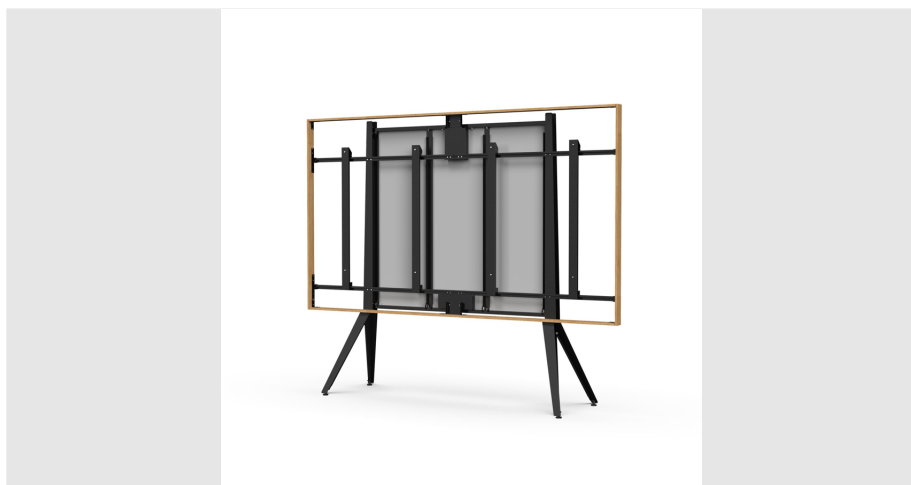

Leddy Free for LG LAEC015 136 v2

An elegant Scandinavian design with a wooden frame makes it easy to integrate the product with the surrounding environment. SMS Leddy Free is the elegant freestanding version, looking good also from the back thanks to the discrete back cover.

PRODUCT INFO

K09-082-22

Leddy Free v2 LG LAEC015 G2 Birch

INCLUDED PRODUCTS

1 x 09-080-1

Leddy Free v2 LG LAEC015 G2

1 x 09-081-22

Leddy FreeTrim v2 LG LAEC015 G2 Birch

Placement	Floor
Rotation	Landscape
Screen Size	136
Warranty	years

VIEW ON WEB

PRODUCT VARIATIONS

K09-082-22 - Leddy Free v2 LG LAEC015 G2 Birch

K09-082-20 - Leddy Free v2 LG LAEC015 G2 BL

K09-082-23 - Leddy Free v2 LG LAEC015 G2 Oak