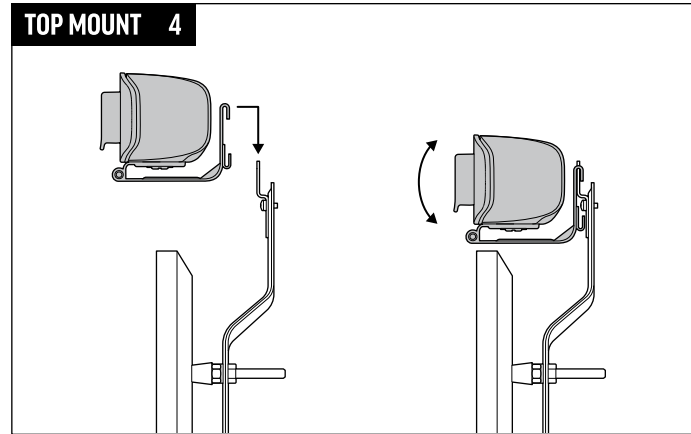

(4) M8 Flat Washer, 1.6mm Thick
(4) M8 Nut
(2) M8 Stud

TOP MOUNT 2

>3mm (0.12in)

>24mm (.94in)

>48mm (1.9in)

TOP MOUNT 3

(2) M8 Flat Washer, 1.6mm thick

Optional assembly with user supplied tv mount

(2) M8 Lock Washer or (2) M6 Lock Washer

(2) M8 x 50mm Screw or (2) M8 x 25mm Screw or (2) M8 x 15mm Screw or (2) M6 x 50mm Screw or (2) M6 x 25mm Screw or (2) M6 x 12mm Screw

(0-10) M8 Flat Washer, 5mm thick

BOTTOM MOUNT 1

(2) M4 Flat Washer
(2) M4 Lock Washer
(2) M4 x 10mm Screw

BOTTOM MOUNT 2

>10mm (.39in)

>62mm (2.4in)

48-62mm (1.9-2.4in)

>31.5mm (1.24in)

BOTTOM MOUNT 3

(2) M8 Flat Washer, 1.6mm thick

Optional assembly with user supplied tv mount

(2) M8 Lock Washer or (2) M6 Lock Washer

(2) M8 x 50mm Screw or (2) M8 x 25mm Screw or (2) M8 x 15mm Screw or (2) M6 x 50mm Screw or (2) M6 x 25mm Screw or (2) M6 x 12mm Screw