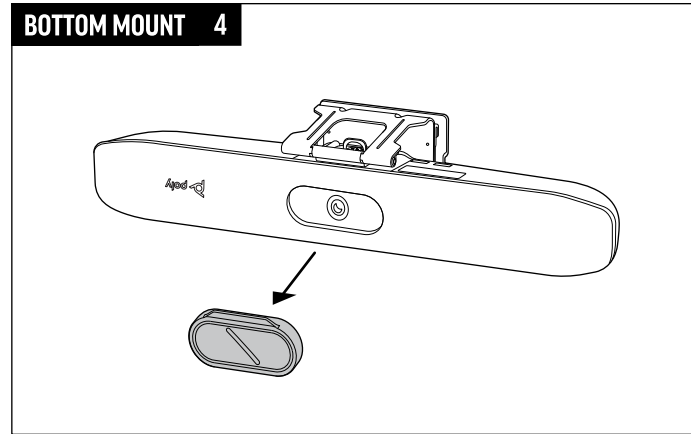

BOTTOM MOUNT 1

(2) M4 Flat Washer
(2) M4 Lock Washer
(2) M4 x 10mm Screw

BOTTOM MOUNT 2

>10mm (.39in)

>62mm (2.4in)

48-62mm (1.9-2.4in)

>31.5mm (1.24in)

BOTTOM MOUNT 3

(2) M8 Flat Washer, 1.6mm thick

Optional assembly with user supplied tv mount

(2) M8 Lock Washer or (2) M6 Lock Washer

(2) M8 x 50mm Screw or (2) M8 x 25mm Screw or (2) M8 x 15mm Screw or (2) M6 x 50mm Screw or (2) M6 x 25mm Screw or (2) M6 x 12mm Screw

(0-10) M8 Flat Washer, 5mm thick