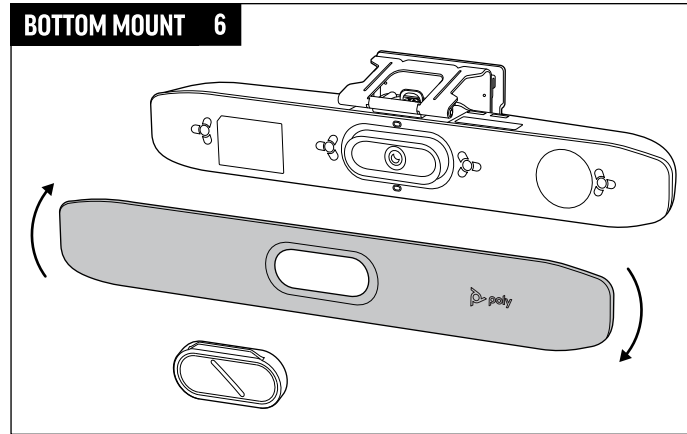

BOTTOM MOUNT 1

(2) M4 Flat Washer
(2) M4 Lock Washer
(2) M4 x 10mm Screw

BOTTOM MOUNT 2

>10mm (.39in)

>62mm (2.4in)

48-62mm (1.9-2.4in)

>31.5mm (1.24in)

BOTTOM MOUNT 3

(2) M8 Flat Washer, 1.6mm thick

Optional assembly with user supplied tv mount

(2) M8 Lock Washer or (2) M6 Lock Washer

(2) M8 x 50mm Screw or (2) M8 x 25mm Screw or (2) M8 x 15mm Screw or (2) M6 x 50mm Screw or (2) M6 x 25mm Screw or (2) M6 x 12mm Screw

(0-10) M8 Flat Washer, 5mm thick