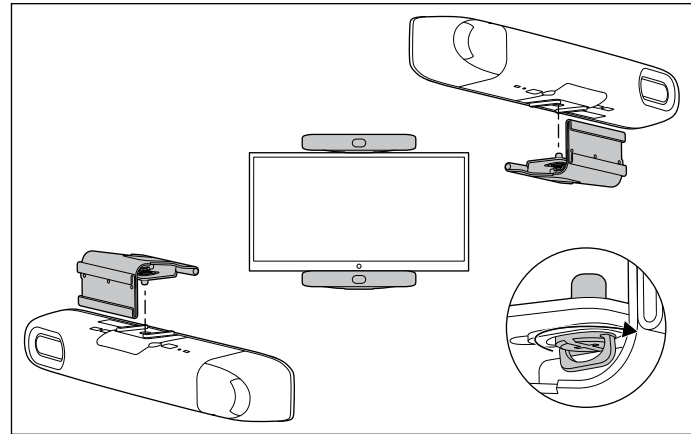

QUICK START

POLY STUDIO R30 VESA MOUNT

CONTENTS

2215-69385-001 Wall Mount Kit

2215-69381-001 Vesa Mount Kit

5mm L-Key Hex   4mm L-Key Hex   (6) Tie Wrap

HARDWARE

(2) M4 Lock Washer   (2) M6 Lock Washer   (2) M8 Lock Washer   (4) M8 Nut   (2) M4 Flat Washer   (6) M8 Flat Washer, 1.6mm thick

(10) M8 Washer, 5mm thick   (2) M4 x 10mm Screw   (2) M6 x 12mm Screw   (2) M6 x 25mm Screw   (2) M8 x 15mm Screw

(2) M6 x 50mm Screw   (2) M8 x 25mm Screw   (2) M8 x 50mm Screw   (2) M8 Stud   1:2 Scale