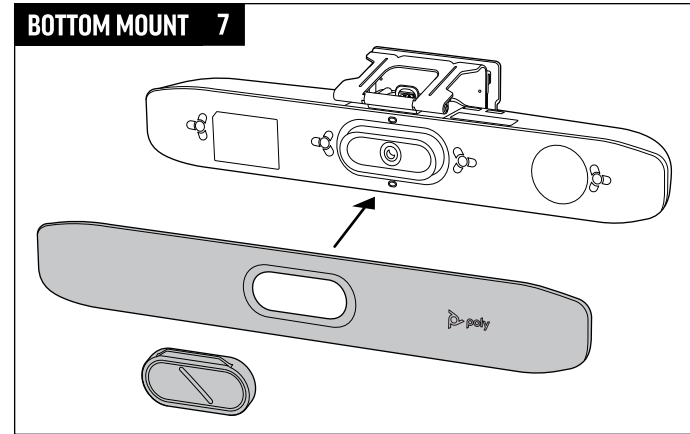

BOTTOM MOUNT 1

(2) M4 Flat Washer
(2) M4 Lock Washer
(2) M4 x 10mm Screw

BOTTOM MOUNT 2

>10mm (.39in)

>62mm (2.4in)

48-62mm (1.9-2.4in)

>31.5mm (1.24in)

BOTTOM MOUNT 3

(2) M8 Flat Washer, 1.6mm thick

Optional assembly with user supplied tv mount

(2) M8 Lock Washer or (2) M6 Lock Washer

(2) M8 x 50mm Screw or (2) M8 x 25mm Screw or (2) M8 x 15mm Screw or (2) M6 x 50mm Screw or (2) M6 x 25mm Screw or (2) M6 x 12mm Screw

(0-10) M8 Flat Washer, 5mm thick