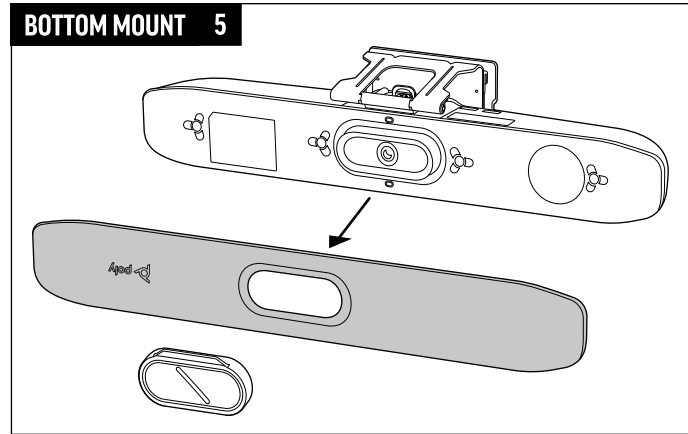

BOTTOM MOUNT 1

(2) M4 Flat Washer
(2) M4 Lock Washer
(2) M4 x 10mm Screw

BOTTOM MOUNT 2

>10mm (.39in)

>62mm (2.4in)

48-62mm (1.9-2.4in)

>31.5mm (1.24in)

BOTTOM MOUNT 3

(2) M8 Flat Washer, 1.6mm thick

Optional assembly with user supplied tv mount

(2) M8 Lock Washer or (2) M6 Lock Washer

(2) M8 x 50mm Screw or (2) M8 x 25mm Screw or (2) M8 x 15mm Screw or (2) M6 x 50mm Screw or (2) M6 x 25mm Screw or (2) M6 x 12mm Screw

(0-10) M8 Flat Washer, 5mm thick