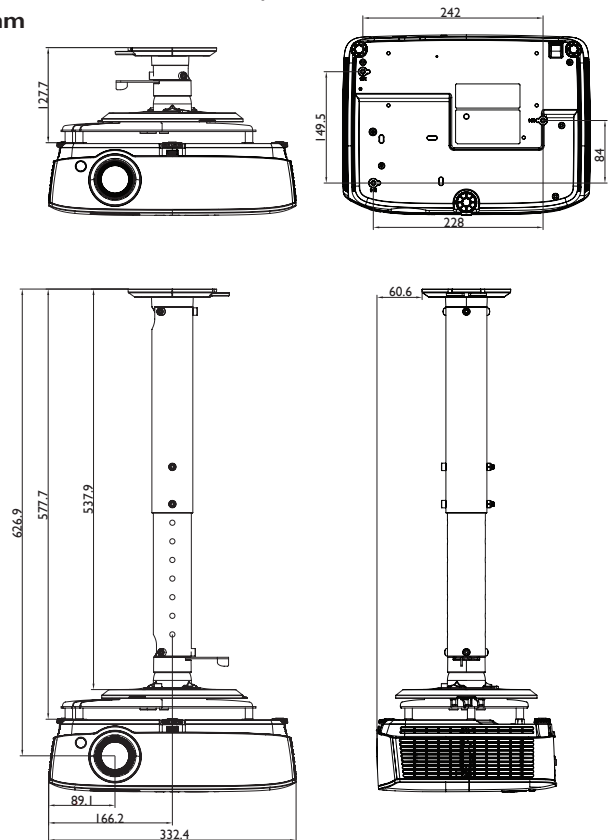

Input and Output Terminals

- 1 USB mini-B
- 2 RS232 control port
- 3 PC Input
- 4 HDMI 1
- 5 HDMI 2
- 6 Audio Input
- 7 AC power cord inlet
- 8 Video Input
- 9 Audio Output
- 10 Kensington anti-theft lock slot

Dimensions

Distance Chart

Screen size				Projection distance (mm)			Vertical offset (mm)
Diagonal		W (mm)	H (mm)	Min distance (max. zoom)	Average	Max distance (min. zoom)	
inch	mm						
30	762	664	374	881	977	1074	26
35	889	775	436	1037	1149	1262	31
40	1016	886	498	1192	1321	1450	35
50	1270	1107	623	1502	1664	1826	44
60	1524	1328	747	1813	2008	2202	52
80	2032	1771	996	2435	2695	2955	70
100	2540	2214	1245	3057	3382	3708	87
120	3048	2657	1494	3678	4069	4460	105
150	3810	3321	1868	4610	5100	5589	131
200	5080	4428	2491	6164	6817	7471	174
220	5588	4870	2740	6785	7504	8223	192
250	6350	5535	3113	7718	8535	9352	218
300	7620	6641	3736	9271	10253	11234	262

Ceiling Mount Chart

Ceiling mount screw: M4
(Max L = 25 mm; Min L = 20 mm)
Unit: mm

BenQ Europe B.V.

Meerenakkerweg 1-17
5652 AR Eindhoven
The Netherlands
Tel: +31 88 8889200
Fax: +31 88 8889299

BenQ.eu

© 2017 BenQ Corp. Specification may vary by region, please visit your local stores for details. Actual product's features and specifications are subject to change without notice. This material may include corporate names and trademarks of third parties which are the properties of the third parties respectively.