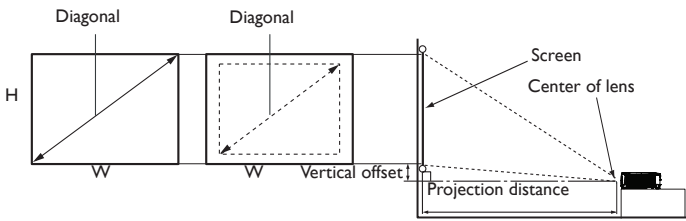

* Lamp life results will vary depending on environmental conditions and usage. Actual product's features and specifications are subject to change without notice.

** Default picture mode is Standard. When 3D is on, picture mode menu only show 3D. When 3D is off, 3D will also disappear.

Input and Output Terminals

- 1 USB mini-B
- 2 RS232 control port
- 3 PC Input
- 4 HDMI 1
- 5 HDMI 2
- 6 Audio Input
- 7 AC power cord inlet
- 8 Video Input
- 9 Audio Output
- 10 Kensington anti-theft lock slot

Dimensions

Distance Chart

Screen size				Projection distance (mm)			Vertical offset (mm)
Diagonal		W (mm)	H (mm)	Min distance (max. zoom)	Average	Max distance (min. zoom)	
inch	mm						
30	762	664	374	881	977	1074	26
35	889	775	436	1037	1149	1262	31
40	1016	886	498	1192	1321	1450	35
50	1270	1107	623	1502	1664	1826	44
60	1524	1328	747	1813	2008	2202	52
80	2032	1771	996	2435	2695	2955	70
100	2540	2214	1245	3057	3382	3708	87
120	3048	2657	1494	3678	4069	4460	105
150	3810	3321	1868	4610	5100	5589	131
200	5080	4428	2491	6164	6817	7471	174
220	5588	4870	2740	6785	7504	8223	192
250	6350	5535	3113	7718	8535	9352	218
300	7620	6641	3736	9271	10253	11234	262