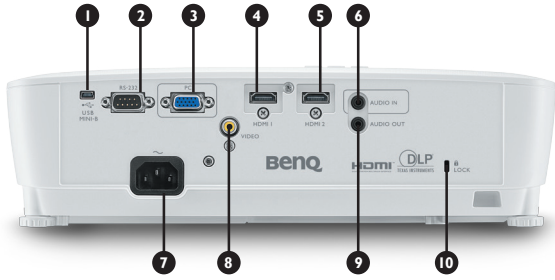

Input and Output Terminals

- 1 USB mini-B
- 2 RS232 control port
- 3 PC Input
- 4 HDMI 1
- 5 HDMI 2
- 6 Audio Input
- 7 AC power cord inlet
- 8 Video Input
- 9 Audio Output
- 10 Kensington anti-theft lock slot