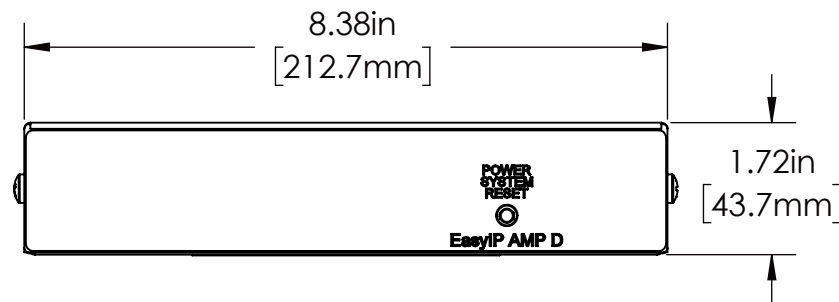

TOP VIEW

LEFT SIDE VIEW

FRONT VIEW

RIGHT SIDE VIEW

BACK VIEW

BOTTOM VIEW

UNLESS OTHERWISE NOTED:
 DIMENSIONS ARE IN INCHES
 DIMENSIONAL LIMITS APPLY AFTER FINISH
 MACHINED SURFACES 125
 EDGES & FILLETS R .005/.015
 FRACTIONS ± 1/32
 ANGLES ± 1°
 DEC. .XX = ± .015
 .XXX = ± .005
 .XXXX = ± .0002

VADDIO
 A brand of **legrand**

DRAWN WLF	CHECKED	APPROVED	DATE 5/19/22
MATERIAL VARIOUS			SIZE B
FINISH N/A			SCALE 2:5

TITLE EasyIP AMP D	SHEET 1 OF 1	DRAWING NO. 998-86300-000	REV. A
-----------------------	-----------------	------------------------------	-----------