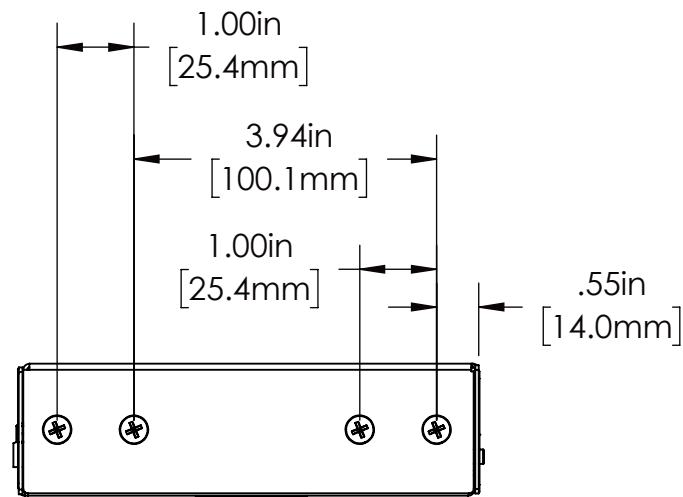

TOP VIEW

LEFT SIDE VIEW

FRONT VIEW

RIGHT SIDE VIEW

BACK VIEW

BOTTOM VIEW

UNLESS OTHERWISE NOTED:
 DIMENSIONS ARE IN INCHES
 DIMENSIONAL LIMITS APPLY AFTER FINISH
 MACHINED SURFACES 125
 EDGES & FILLETS R .005/.015
 FRACTIONS ± 1/32
 ANGLES ± 1°
 DEC. .XX = ± .015
 .XXX = ± .005
 .XXXX = ± .0002

VADDIO
 A brand of **legrand**

DRAWN WLF	CHECKED	APPROVED	DATE 5/19/22
MATERIAL VARIOUS			SIZE B
FINISH N/A			SCALE 2:5

TITLE EasyIP AMP D	SHEET 1 OF 1	DRAWING NO. 998-86300-000	REV. A
-----------------------	-----------------	------------------------------	-----------