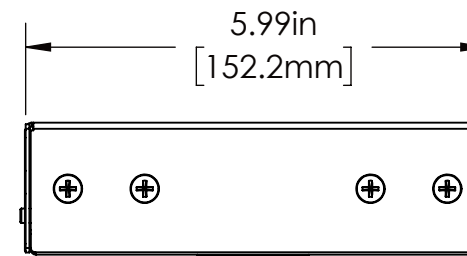

TOP VIEW

LEFT SIDE VIEW

FRONT VIEW

RIGHT SIDE VIEW

BACK VIEW

BOTTOM VIEW

UNLESS OTHERWISE NOTED:
 DIMENSIONS ARE IN INCHES
 DIMENSIONAL LIMITS APPLY AFTER FINISH
 MACHINED SURFACES 125
 EDGES & FILLETS R .005/.015
 FRACTIONS ± 1/32
 ANGLES ± 1°
 DEC. .XX = ± .015
 .XXX = ± .005
 .XXXX = ± .0002

VADDIO
 A brand of **legrand**

DRAWN WLF	CHECKED	APPROVED	DATE 5/19/22
MATERIAL VARIOUS			SIZE B
FINISH N/A			SCALE 2:5

TITLE EasyIP AMP D	SHEET 1 OF 1	DRAWING NO. 998-86300-000	REV. A
-----------------------	-----------------	------------------------------	-----------