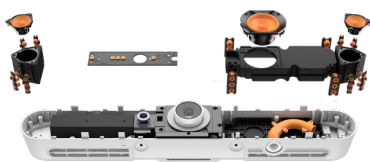

Deploy Updates at Scale

Easily propagate upgrades and bug fixes to Rally Bar and your other supported Logitech devices

Forward-Looking Architecture

Sync API is a robust foundation for new insights and integrations

Partner Dashboard Support

Fully integrated with partner solutions like Microsoft Teams, Zoom, and others for a simplified device management experience

AUDIO	VIDEO	AI VIEWFINDER
<p>Room-filling Sound</p> <p>Ultra low distortion speakers with RightSound™ convey every word with outstanding clarity</p> <p>Adaptive Beamforming Mic Array</p> <p>Beamforming mics pick up voices at every seat and focus on the active talker while suppressing ambient noise</p> <p>Expansion Ready</p> <p>Add up to three Rally mic pods for even greater coverage in larger settings</p>	<p>Ultra-HD Video</p> <p>Brilliantly sharp video, outstanding color, and exceptional optical accuracy at resolutions up to 4K</p> <p>Expansive Room Coverage</p> <p>Mechanical pan and tilt covers rooms 163° across by 110° high, with exceptional image quality</p> <p>Cinema Quality</p> <p>Logitech RightLight™ technology captures natural-looking skin tones, even in dim or backlit conditions</p>	<p>Framed to Perfection</p> <p>A second built-in camera lens has the ability to detect meeting participants, amplifying RightSight™ autoframing</p> <p>See Everyone Clearly</p> <p>All meeting participants, even late arrivals, are automatically seen and included</p> <p>Move About Freely</p> <p>AI Viewfinder uses scene awareness to keep the camera on the action</p>

ACCESSORIES

TV Mount for Video Bars
Securely mount Rally Bar Mini above or below a TV or monitor

Wall Mount for Video Bars
Neatly and confidently secure Rally Bar on the wall for minimal footprint

Rally Mic Pod in Graphite
Expand audio coverage and provide convenient access to mute controls