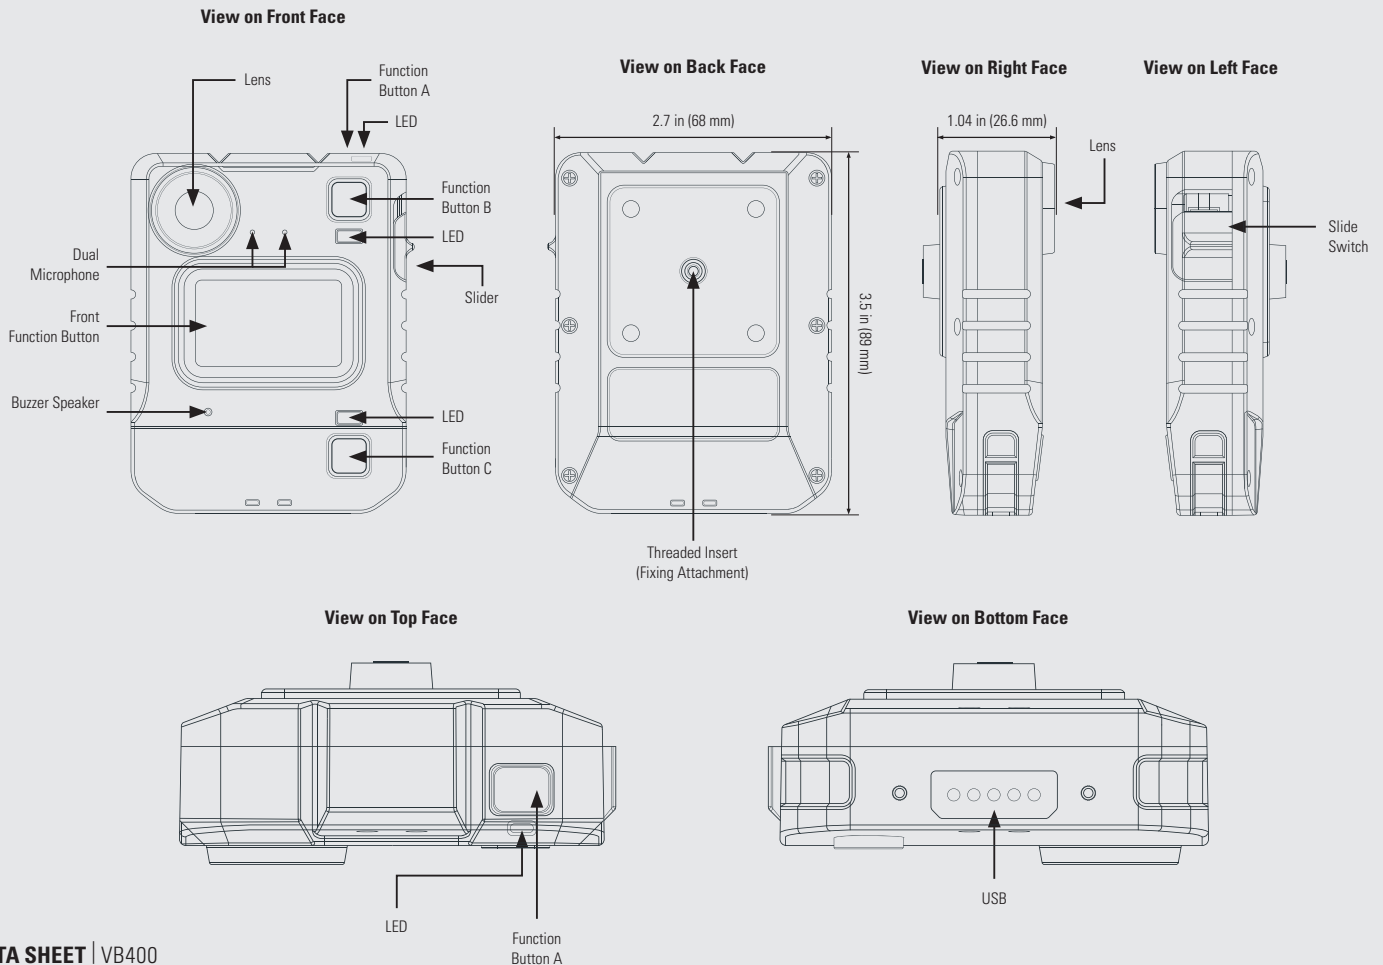

VIDEO AND RECORDING

Video Recording Format	H.264 format with H.265 in future release
Resolution	1920 x 1080 p, 1280 x 720 p and 640 x 360 p
Frame Rate	25 or 30 frames per second
Recording Storage Capacity	64 GB

APPROVALS AND ENVIRONMENTAL

Ingress Protection	IP67
Environmental Temperature Operational Rating	Operating: -4°F to +122°F; (-20°C to +50°C) Charging: +32°F to +77°F (0°C to +25°C)
Drop Tested	Tested to MIL STD 810G

WI-FI® FEATURES

Wi-Fi Specifications	802.11 a/b/g/n (2.4GHz & 5GHz)
Wi-Fi Security	WPA2-PSK
Wi-Fi Streaming	640 x 360 25 or 30 fps

SECURITY

Network Data Security on USB Storage Media	VB400 does not appear as a USB storage device, and cannot receive files whilst connected to a Wi-Fi network
Digital Evidence Integrity Chain	Full audit trail with generated check-sums and watermarked evidential outputs
Audit Trail	Usage, operations and recording details all audit-logged and indexed
Video Downloading Protected by Encryption	AES, encrypted keys specific to base station
Recordings View, Copy and Deletion Ability	The VB400 wearer cannot access, view or delete any recordings directly from the device
Storage Media Access	Sealed unit with no user access to storage media
Compliance	NDAA / TAA compliant, manufactured in Canada