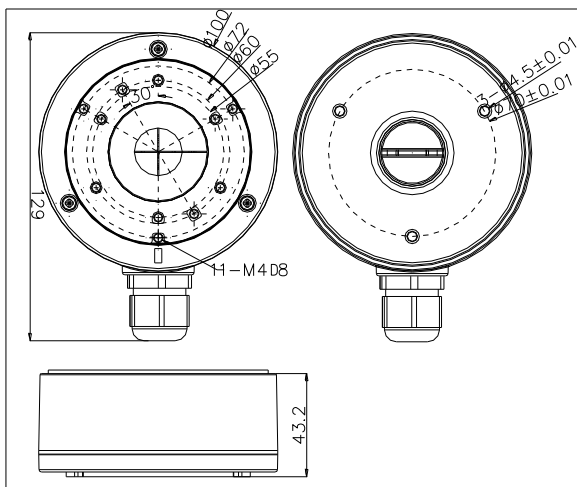

DS-1280ZJ-XS

Junction Box for Dome(Bullet) Camera

Features:

- Aluminum alloy material with surface spray treatment
- Cable hole on bracket makes the feature better

Dimension:

Note: The actual bracket may vary from the picture above.

Order Model:

DS-1280ZJ-XS

Parameter:

Model	DS-1280ZJ-XS
Parameters	Junction Box for Dome(Bullet) Camera
Appearance	Hikvision White
Material	Aluminum Alloy
Dimension	Φ 100 x 43.2 x 129mm
Weight	320g

Notice:

- The bracket should be installed on flat wall
- Waterproof rubber is necessary for outdoor application
- The wall must be capable of supporting over 3 times as much as the total weight of the camera and the mount.
- The maximum load capacity of the bracket is **4.5KG**