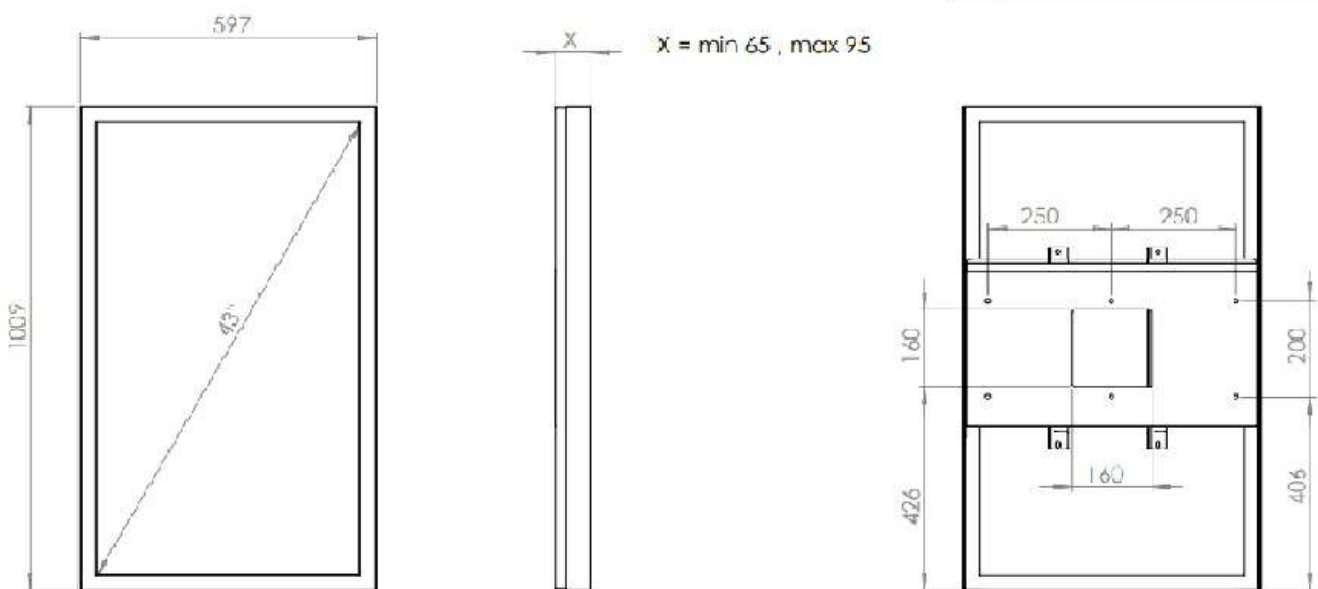

Wall casing for Wayfinding

Our wall casing PROTECT use polycarbonate to protect the display. Different models in landscape and portrait mode to allow airflow from top to bottom as only the sides are covered completely to the wall. Space for computer and power plugs inside. Available in black and white as standard but custom colors and materials like brass and stainless can be ordered upon request.

TECHNICAL DRAWING

SPECIFICATION

Features

No visible cables
Space for computer and powerplugs inside
Covered from sides
Cable outlets on top and bottom
Optimized air ventilation for portrait mode
Wall mount included
Polycarbonate protection

Material options

Powder coated metal

Display options

VESA 200x200 / 300x300

Powder coating colors

Black, RAL 9005str
White, RAL 9003str
Custom color upon request

Part number & Description

WC4300500152

Wall casing, Portrait, Black, Polycarbonate