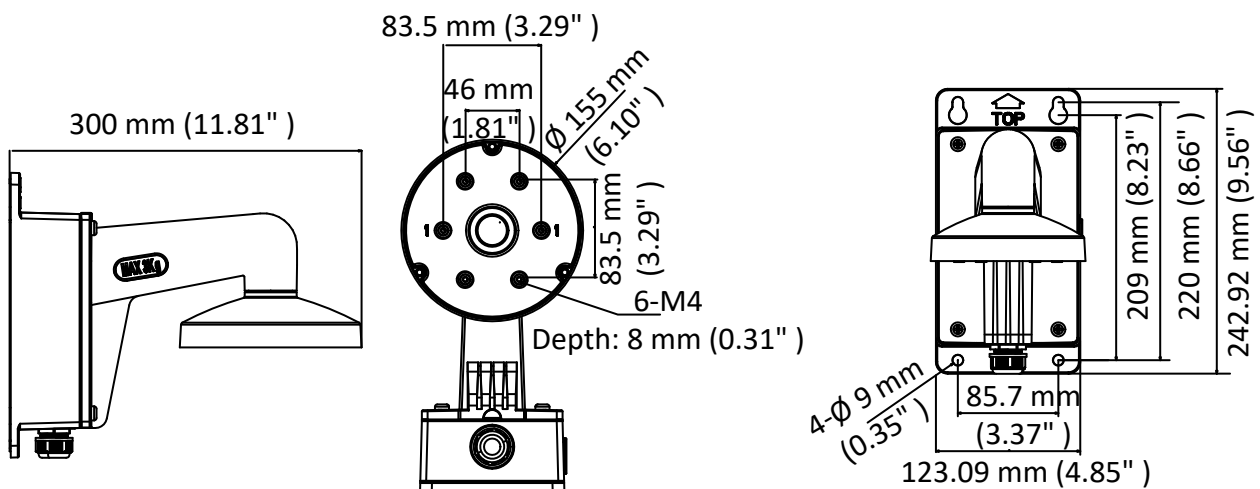

## DS-1473ZJ-155B

Wall Mount for Dome Camera

### Dimension

### Parameter

Model	DS-1473ZJ-155B
Parameters	Wall Mount for Dome Camera
Appearance	Hikvision White
Material	Aluminum Alloy
Dimension	Ø 155 mm × 243 mm × 300 mm (6.10" × 9.56" × 11.81" )
Weight	1750 g (3.86 lb.)

### Note

- The mount should be installed on the flat surface.
- The waterproof rubber is necessary for the outdoor application.
- The wall must be capable of supporting at least 3 times as much as the total weight of the camera, and the mount.
- The mount's maximum load capacity is 3 kg (6.61 lb.).