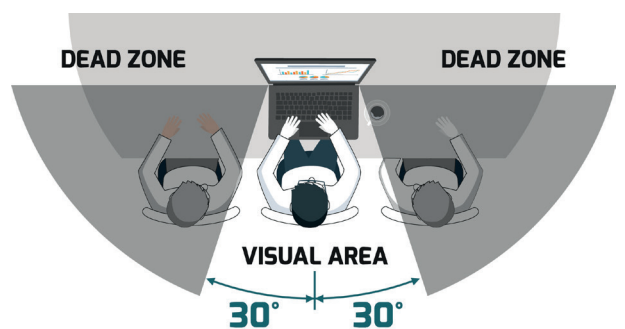

3 TOUCHSCREEN
Superior touch reactivity

4 GOLD
Greater clarity & sharper image

5 EDGE TO EDGE
for frameless notebooks

6 4 DIMENSIONS
4 ways lateral privacy

PROTECTION AGAINST BLUE LIGHT

Visual Data
Blue light

LATERAL PRIVACY: 60° VISION ANGLE

PRIVACY FILTERS QUICK GUIDE

Others formats & specific models available up to 55"

PORT
CONNECT

Contact us for the complete privacy filters list

CLASSIC

2 ways lateral privacy