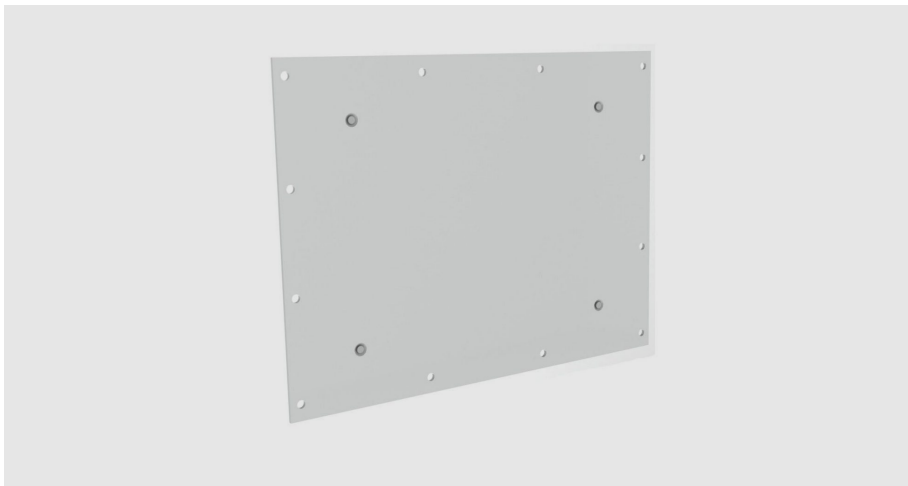

SMS WALLPLATE 3D MEDIUM

This wallplate to use with [SMS WM 3D](#) when you need to strengthen the wall.

ARTICLE NUMBER

FS041009
SMS Wall Plate 3D Medium White

INFO

PLACEMENT Accessory