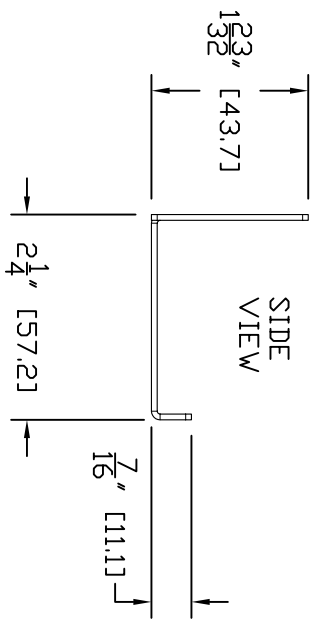

VADDID™ 999-1105-002
Quick-Connect™ Box Rack Panel
Fits Three Quick-Connect Boxes

UNLESS OTHERWISE NOTED DIMENSIONS ARE IN INCHES AND DECIMAL FRACTIONS UNLESS OTHERWISE NOTED DIMENSIONS ARE IN MILLIMETERS AND WHOLE NUMBERS DIMENSIONS ARE IN MILLIMETERS AND DECIMAL FRACTIONS UNLESS OTHERWISE NOTED DIMENSIONS ARE IN INCHES AND DECIMAL FRACTIONS UNLESS OTHERWISE NOTED DIMENSIONS ARE IN MILLIMETERS AND WHOLE NUMBERS		<input checked="" type="checkbox"/> THIS DRAWING IS THE PROPERTY OF VADDID. IT IS TO BE USED ONLY FOR THE PROJECT AND SITE SPECIFICALLY IDENTIFIED HEREON. IT IS NOT TO BE REPRODUCED, COPIED, OR TRANSMITTED IN ANY FORM OR BY ANY MEANS, ELECTRONIC OR MECHANICAL, INCLUDING PHOTOCOPYING, RECORDING, OR BY ANY INFORMATION STORAGE AND RETRIEVAL SYSTEM, WITHOUT THE WRITTEN PERMISSION OF VADDID.	
DATE	ISSUE	REV	BY
QUICK-CONNECT BDX RACK PANEL	1 OF 1	341-044	A
VADDID BRAND Part Number 999-1105-002 MFG. AL. SHIT 5052-H32 FIN. BLACK POWDERCOAT FCCA 806-394		SHEET 4/29/04 SIZE C SCALE 1 = 1	SHEET 4/29/04 SIZE C SCALE 1 = 1