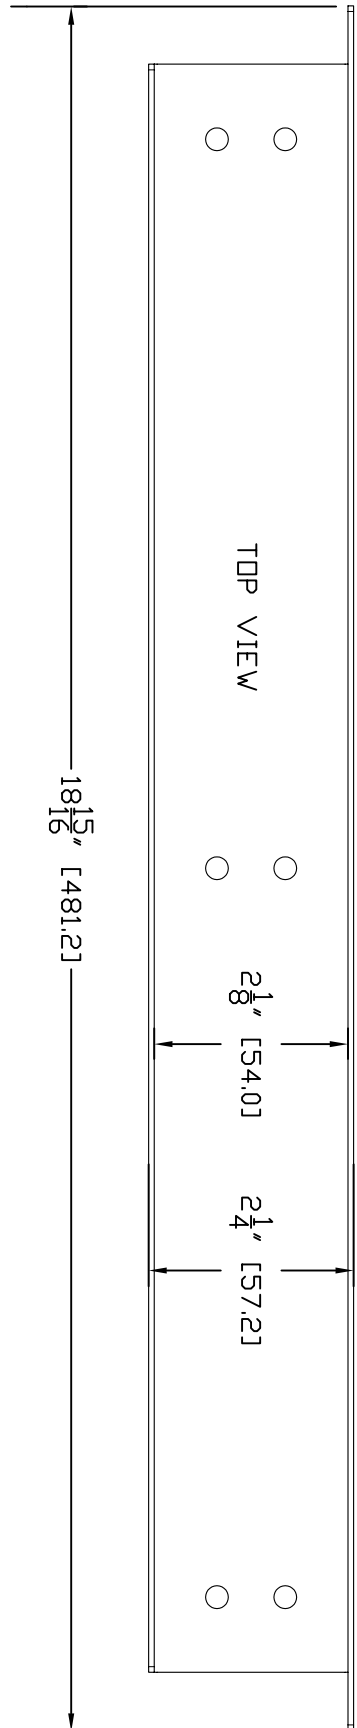

VADDID™ 999-1105-002
Quick-Connect™ Box Rack Panel
Fits Three Quick-Connect Boxes

UNLESS OTHERWISE NOTED DIMENSIONS ARE IN INCHES AND DECIMAL FRACTIONS UNLESS OTHERWISE NOTED DIMENSIONS ARE IN MILLIMETERS AND WHOLE NUMBERS DIMENSIONS ARE IN MILLIMETERS AND DECIMAL FRACTIONS UNLESS OTHERWISE NOTED DIMENSIONS ARE IN INCHES AND DECIMAL FRACTIONS UNLESS OTHERWISE NOTED DIMENSIONS ARE IN MILLIMETERS AND WHOLE NUMBERS		<input checked="" type="checkbox"/> THIS DRAWING IS THE PROPERTY OF VADDID. IT IS TO BE USED ONLY FOR THE PROJECT AND SITE SPECIFICALLY IDENTIFIED HEREON. IT IS NOT TO BE REPRODUCED, COPIED, OR TRANSMITTED IN ANY FORM OR BY ANY MEANS, ELECTRONIC OR MECHANICAL, INCLUDING PHOTOCOPYING, RECORDING, OR BY ANY INFORMATION STORAGE AND RETRIEVAL SYSTEM, WITHOUT THE WRITTEN PERMISSION OF VADDID.	
DATE	ISSUE	REV	BY
QUICK-CONNECT BDX RACK PANEL	1 OF 1	341-044	A
VADDID BRAND Part Number 999-1105-002 MFG. AL. SHIT 5052-H32 FIN. BLACK POWDERCOAT FCCA 806-394		SHEET 4/29/04 SIZE C SCALE 1 = 1	SHEET 4/29/04 SIZE C SCALE 1 = 1