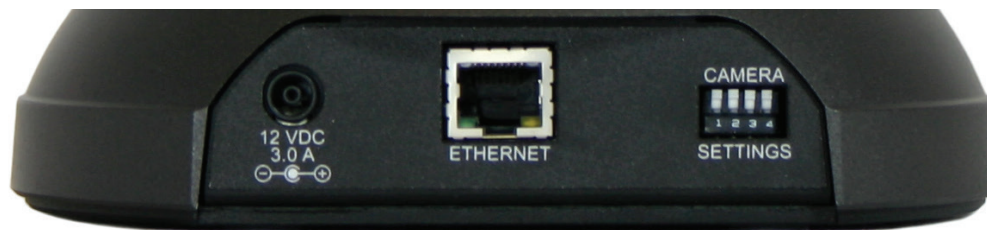

RoboTRAK is an IR lanyard-based camera tracking system that automatically provides a smooth, accurate panning and tilting motion that follows the instructor as they walk around the presentation area of a classroom.

Easy. Intelligent. Automatic. Affordable.

How it Works:

The presenter wears a lanyard containing an infrared signal source. The RoboTRAK IR Camera follows the lanyard and directs movements of the RoboSHOT video camera (sold separately). RoboTRAK makes presenter tracking intelligent and automatic, and eliminates the need for dedicated camera operators.

Features

- RoboTRAK lanyard worn by instructors lasts up to 40 hours on a single battery charge
- Operational distance ranges from 12 to 50 feet (3.7 to 15 m) and within a height range of seven to 15 feet (2 to 4.6 m)
- RoboTRAK Presenter System works with any RoboSHOT camera

Back of Camera

- **12VDC, 3.0Amp power connector** – Connect only the PoE splitter shipped with the camera
- **Network/PoE+ Injector** – 10/100 Ethernet/PoE+ port allows the RoboTRAK IR camera to control the video camera, and provides access to the web interface.
- **DIP switches** – Factory use only