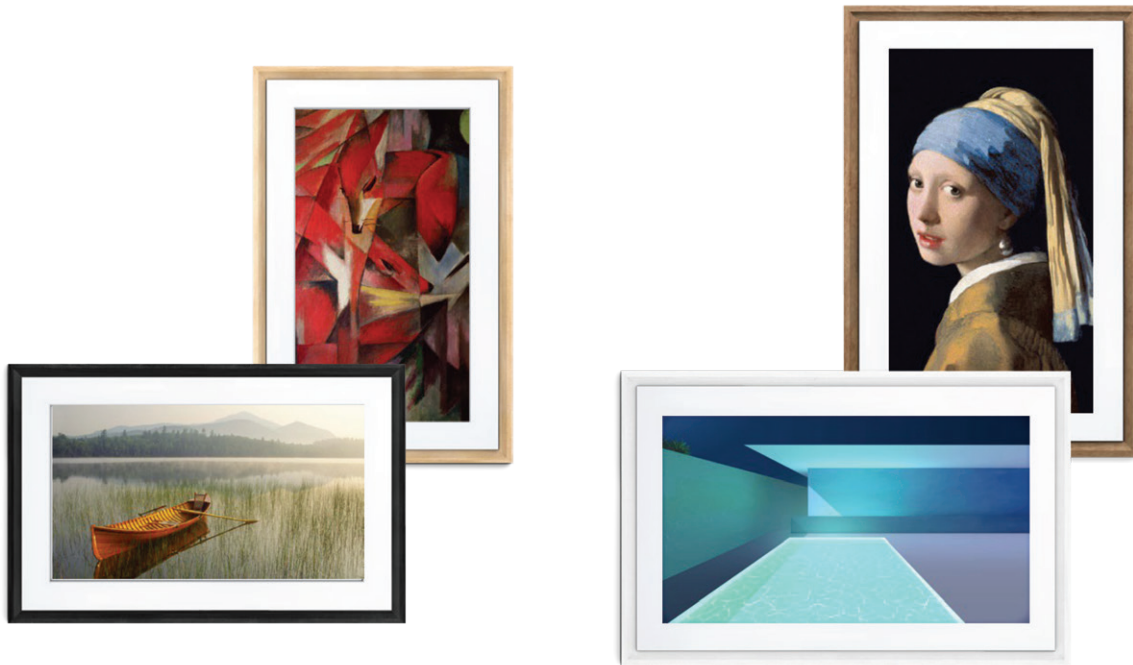

Art for Everyone

The Meural Canvas II brings an expansive library of the world's most inspiring artworks to your wall. Now you can display paintings and photos from renowned and up-and-coming artists next to your own photography on our elegantly designed digital canvas. Every work of art looks as real and textured as it would on a traditional canvas or print thanks to our patented TrueArt Technology—and you can easily customize and cycle through playlists of art with intuitive hand gesture controls, online, on our app, or by asking your compatible smart assistant to find something new.