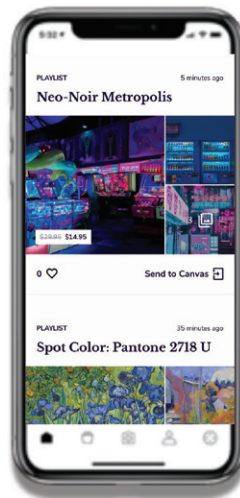

Bring the world's museums and galleries to your wall with Meural's virtually endless digital library of 30,000+ works of iconic and emerging art.

- World's largest art streaming service
- A dynamic collection of 30,000+ works
- Old art, new art, everything in between
- Browse by museum, movement, artist, color, and more
- Iconic image collections like National Geographic and The Little Prince
- Only-on-Meural exclusive art

Meural Marketplace and Membership

The Meural Marketplace enables users to purchase single artworks and playlists a la carte.

Meural Members make the most of their Canvas. You can showcase over 30,000+ works on your Canvas and access other exclusive benefits.

The Meural App

Browse art, create playlists, and customize settings with the Meural app. You can even explore art without lifting a finger using your Amazon Alexa.

Scroll through new and noteworthy works