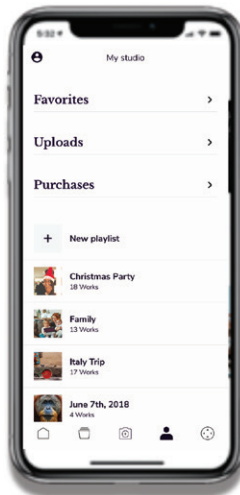

| Membership Benefits | Non-Members | Members |
|--------------------------------------------------------------------|---------------|------------------|
| Showcase over \$3 billion of art—30,000+ artworks | | ✓ |
| Priority viewing of all new art in the library | | ✓ |
| Curate your own playlists—mixing our art with your own | | ✓ |
| Access to 24/7 customer support | First 90 days | UNLIMITED |
| Meural Cloud storage for your uploads | 2 GB | 20 GB |
| 50% savings on all art purchases | | ✓ |
| Upload your own photographs and art | ✓ | ✓ |
| Be a patron of the arts—60% of what we earn on art goes to artists | ✓ | ✓ |
| Access to 100 curated ‘sampler’ works | ✓ | ✓ |

The Meural App

Browse art, create playlists, and customize settings with the Meural app. You can even explore art without lifting a finger using your Amazon Alexa.

Scroll through new and noteworthy works

Browse 30,000+ images

Instantly upload photos

Manage playlists, uploads, and favorites

Control your Canvas from anywhere

Package Contents

- Meural Canvas II with 42 preloaded images and access to 100 sampler images from Meural's art library
- Power adapter with 8 ft. (2.4m) power cable
- Wall mount with liquid level
- Wall anchors
- Cleaning cloth
- No-slip grip