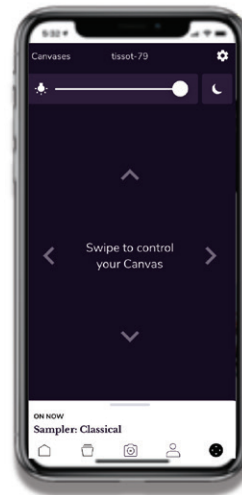

The Meural App

Browse art, create playlists, and customize settings with the Meural app. You can even explore art without lifting a finger using your Amazon Alexa.

Scroll through new and noteworthy works

Browse 30,000+ images

Instantly upload photos

Manage playlists, uploads, and favorites

Control your Canvas from anywhere

Package Contents

- Meural Canvas II with 42 preloaded images and access to 100 sampler images from Meural's art library
- Power adapter with 8 ft. (2.4m) power cable
- Wall mount with liquid level
- Wall anchors
- Cleaning cloth
- No-slip grip