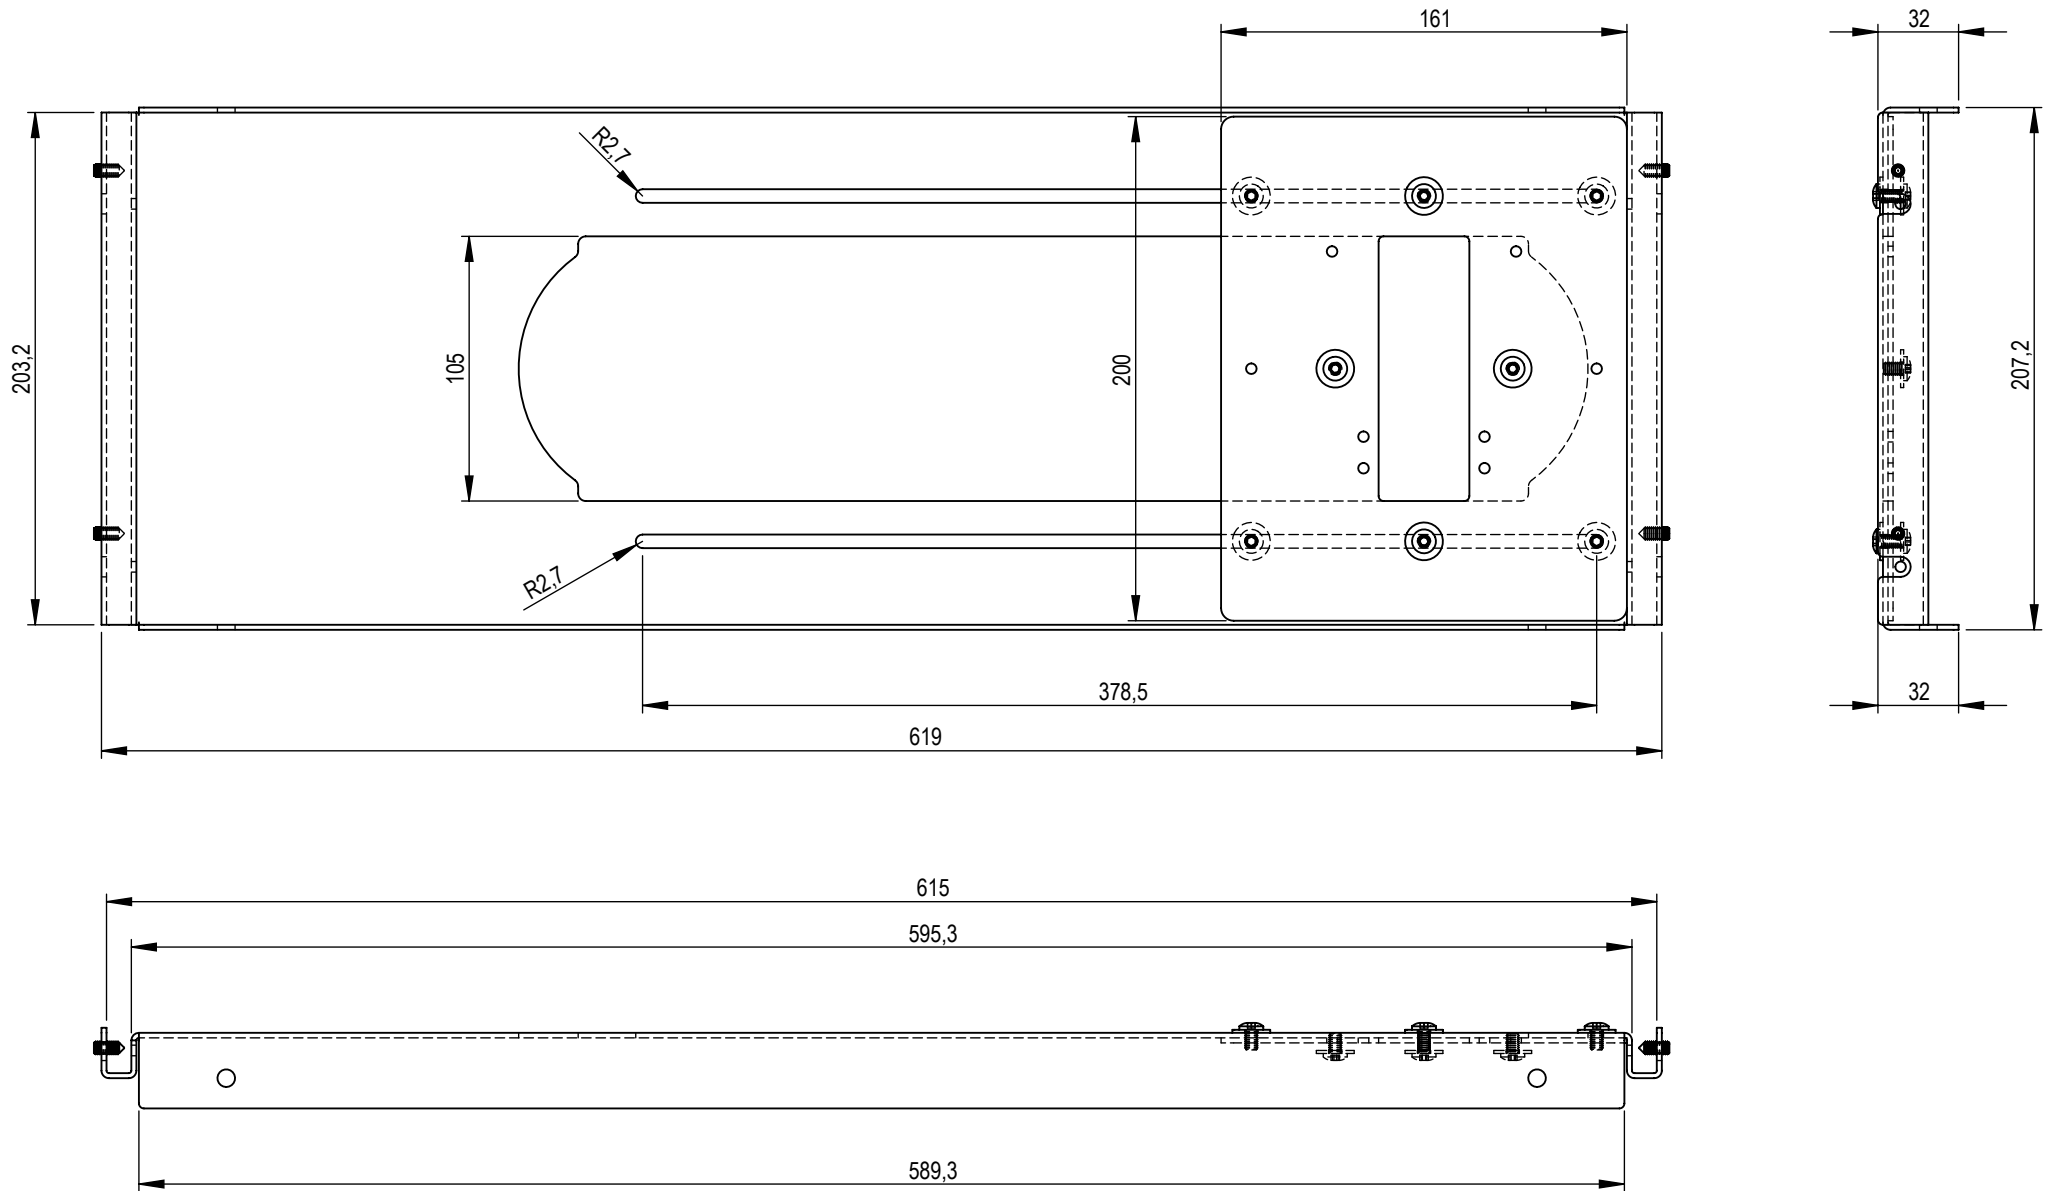

Technical drawing (mm)
AE060001 / SMS Suspended Ceiling Plate dimensions

SMART MEDIA SOLUTIONS

www.smartmediasolutions.se