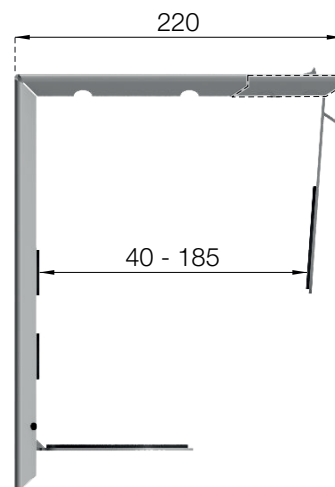

axessline

Axessline QuickClick

Drawing 2271000102/2271000109/2271000101

Side view - Basic

Side view - Incl. Expansion rail

Top view - Basic

Computer size

- **Min:** 40 x 223 (W x H)
- **Max:** 185 x 435 (W x H)
- Length is not limited