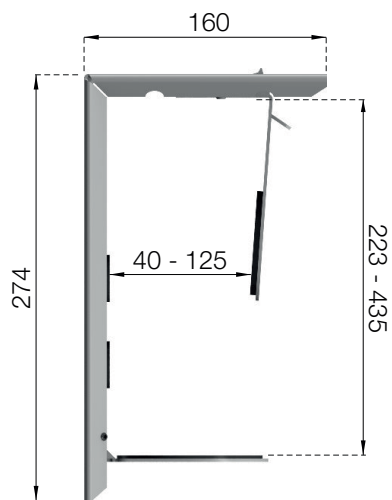

axessline

Axessline QuickClick

Drawing 2271000102/2271000109/2271000101

Side view - Basic

Side view - Incl. Expansion rail

Top view - Basic

Computer size

- **Min:** 40 x 223 (W x H)
- **Max:** 185 x 435 (W x H)
- Length is not limited