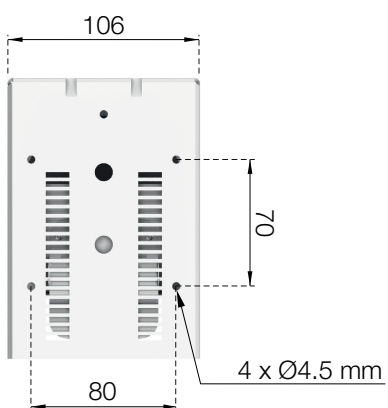

axessline

Axessline QuickClick

Drawing 2271000102/2271000109/2271000101

Side view - Basic

Side view - Incl. Expansion rail

Top view - Basic

Computer size

- **Min:** 40 x 223 (W x H)
- **Max:** 185 x 435 (W x H)
- Length is not limited