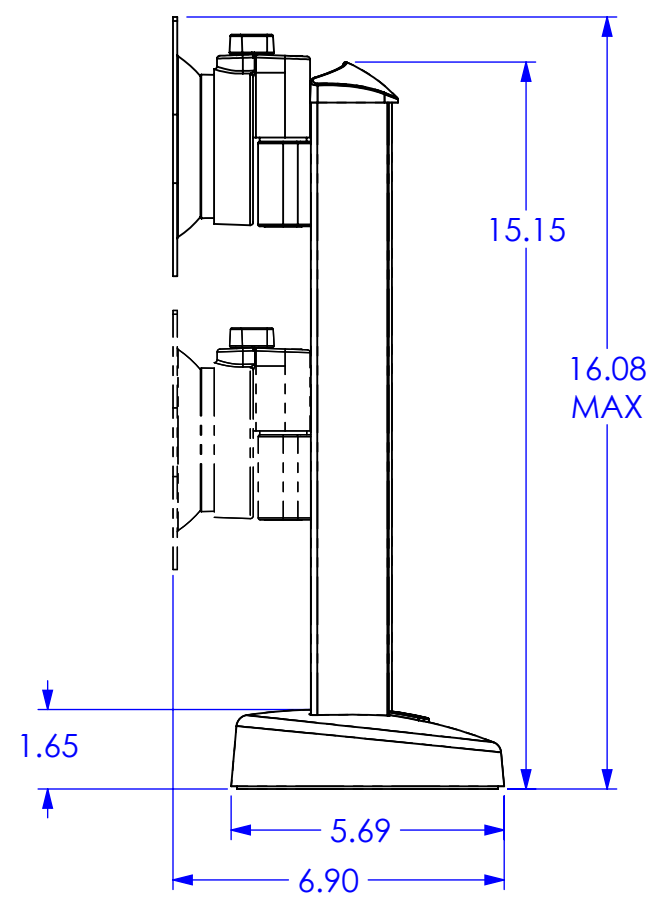

100mm VESA MOUNTING PATTERN

75mm VESA MOUNTING PATTERN

THE INFORMATION AND DESIGNS CONTAINED IN THIS DRAWING ARE CONFIDENTIAL AND THE PROPRIETARY PROPERTY OF MILESTONE AV TECHNOLOGIES NEITHER THIS DESIGN NOR ANY INFORMATION CONTAINED IN THIS DRAWING MAY BE REPRODUCED OR DISCLOSED TO OTHERS WITHOUT THE EXPRESS WRITTEN CONSENT OF MILESTONE AV TECHNOLOGIES.

CAD GENERATED DRAWING, DO NOT MANUALLY UPDATE.			<p>6436 CITY WEST PKWY EDEN PRAIRIE MN, 55344 PHONE: 866-977-3901 FAX: 877-894-6918</p>
DRAWN BY	MW	1/13/2014	
ENG APPROVAL			DESCRIPTION
MFG APPROVAL			STS1
QA APPROVAL			MODEL NO.
SHEET 1 OF 1			STS1
SCALE	1:4	SIZE	DWG. NO.
		B	TECH-000167
			REV.
			00