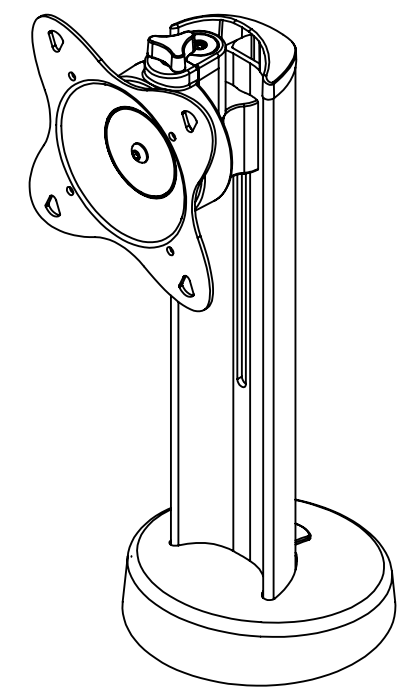

100mm VESA MOUNTING PATTERN

75mm VESA MOUNTING PATTERN

THE INFORMATION AND DESIGNS CONTAINED IN THIS DRAWING ARE CONFIDENTIAL AND THE PROPRIETARY PROPERTY OF MILESTONE AV TECHNOLOGIES NEITHER THIS DESIGN NOR ANY INFORMATION CONTAINED IN THIS DRAWING MAY BE REPRODUCED OR DISCLOSED TO OTHERS WITHOUT THE EXPRESS WRITTEN CONSENT OF MILESTONE AV TECHNOLOGIES.