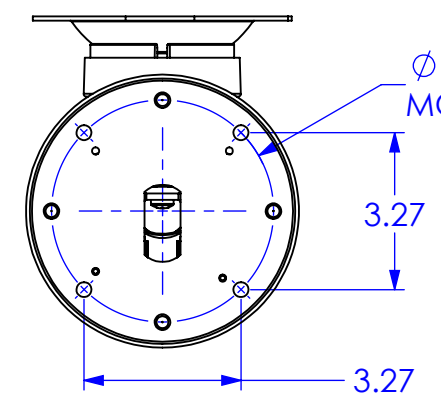

100mm VESA MOUNTING PATTERN

75mm VESA MOUNTING PATTERN

THE INFORMATION AND DESIGNS CONTAINED IN THIS DRAWING ARE CONFIDENTIAL AND THE PROPRIETARY PROPERTY OF MILESTONE AV TECHNOLOGIES NEITHER THIS DESIGN NOR ANY INFORMATION CONTAINED IN THIS DRAWING MAY BE REPRODUCED OR DISCLOSED TO OTHERS WITHOUT THE EXPRESS WRITTEN CONSENT OF MILESTONE AV TECHNOLOGIES.

CAD GENERATED DRAWING, DO NOT MANUALLY UPDATE.			<p>6436 CITY WEST PKWY EDEN PRAIRIE MN, 55344 PHONE: 866-977-3901 FAX: 877-894-6918</p>
DRAWN BY	MW	1/13/2014	
ENG APPROVAL			DESCRIPTION
MFG APPROVAL			STS1
QA APPROVAL			MODEL NO.
SHEET 1 OF 1			STS1
SCALE	1:4	SIZE	DWG. NO.
		B	TECH-000167
			REV.
			00