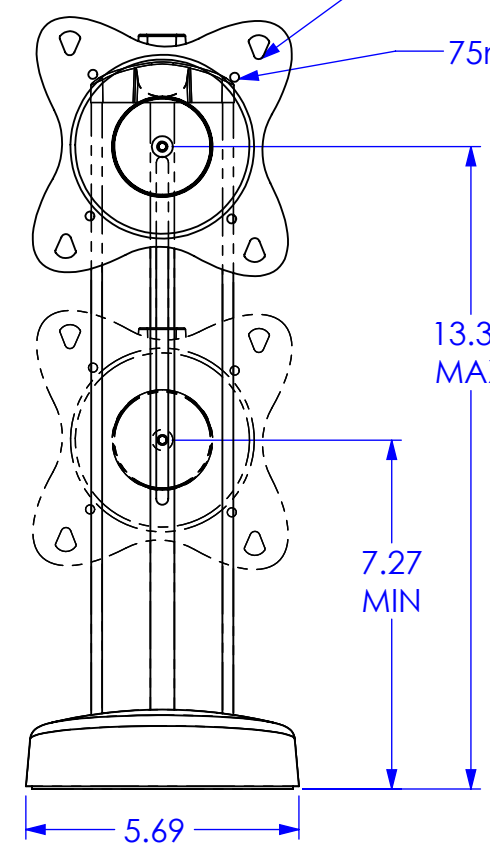

100mm VESA MOUNTING PATTERN

75mm VESA MOUNTING PATTERN

THE INFORMATION AND DESIGNS CONTAINED IN THIS DRAWING ARE CONFIDENTIAL AND THE PROPRIETARY PROPERTY OF MILESTONE AV TECHNOLOGIES NEITHER THIS DESIGN NOR ANY INFORMATION CONTAINED IN THIS DRAWING MAY BE REPRODUCED OR DISCLOSED TO OTHERS WITHOUT THE EXPRESS WRITTEN CONSENT OF MILESTONE AV TECHNOLOGIES.

CAD GENERATED DRAWING, DO NOT MANUALLY UPDATE.			<p>6436 CITY WEST PKWY EDEN PRAIRIE MN, 55344 PHONE: 866-977-3901 FAX: 877-894-6918</p>
DRAWN BY	MW	1/13/2014	
ENG APPROVAL			DESCRIPTION
MFG APPROVAL			STS1
QA APPROVAL			MODEL NO.
SHEET 1 OF 1			STS1
SCALE	1:4	SIZE	DWG. NO.
		B	TECH-000167
			REV.
			00